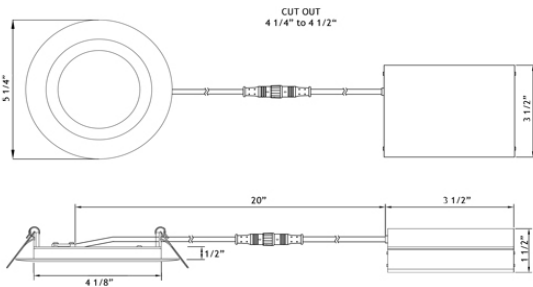

4" Round Ultimate Super Thin Recessed LED 13.5W

Type IC, Wet & Air-Tight

DESCRIPTION

4" Round Recessed LED With Integral Driver In Connection Box
Fits Where No Other Recessed Fixture Can

FEATURES & BENEFITS

- 1/2" Deep - Install Directly Under Joists, Maximum Layout Flexibility
- Wider Trim - No Goof Rings Needed For Covering Old 4" Holes
- Driver Inside Connection Box - No Junction Box Needed
- Fast & Easy To Install - Save On Labor
- Type IC Rated - No Housing Required
- CRI 90 + for True Color Rendering

MOUNTING

Cut Hole In Ceiling And Snap Fixture In Opening With Attached Spring Clips. Ceiling Clearance Required For Driver: 2 1/2"

DIMENSIONS: ID 4 1/8" OD 5 1/4" Cut Out 4 1/4" to 4 1/2"

120V TRIAC Dimmable

AVAILABLE TRIMS

ACCESSORIES

Sold Separately

Low Voltage Extension Cables
6ft - cat # **EXC6**, 20ft - cat # **EXC20**
Max 40 ft Allowed. FT4 / CMR rated

26" Flat Rough-In Plates - cat # **RIP412**

13" Flat Rough-In Plate - cat # **MP4-2**