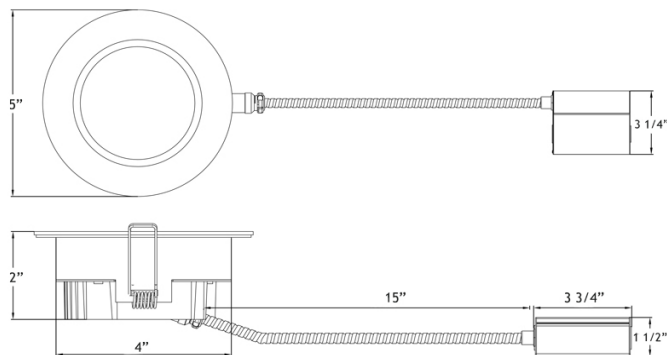

Type IC, Air-Tight, Wet & Plenum

DESCRIPTION

4" Round Recessed LED With Integral Driver In Connection Box
Commercial Grade Quality With Architectural Design

FEATURES & BENEFITS

2" Deep - Install Where Ceiling Space Is Limited
Type IC Rated - No Housing Required
CRI 90+ for True Color Rendering
Fast & Easy To Install - Save On Labor
Driver Inside Connection Box - No Junction Box Needed
Armored Cable & Metal Connectors - Open Plenum Rated

MOUNTING

Cut Hole In Ceiling And Snap Fixture In Opening With Attached Spring Clips. Ceiling Clearance Required: 2"

DIMENSIONS: ID 4" OD 5" Cut Out 4" to 4 1/4"

120V TRIAC Dimmable Driver Included

Optional 120V-347V Driver 0-10V Dimmable

LL4RR

4" Round Regressed 2nd Gen Plenum LED 14.5W

Project: _____

Location: _____

Model #: _____ Qty: _____

Notes: _____

SPECIFICATION

SPECIFICATION	
Applications	Recessed Ceiling Mount
Energy Used	14.5 W
Color Temperature (K)	2700 3000 4000 Dim to Warm 3000-1800K
Light Output (lm)	950 1000 1020 900
Halogen Equivalent	90 W
Beam Angle	90°
CRI	90 +
Default Driver Input	120V AC Triac Dimmable
Optional Driver Input	120V-347V AC 0-10V Dimmable
Junction Box Wire Capacity	Max 5 No 12 AWG or 8 No 14 AWG
Power Factor	0.98
Approved Location	Insulated Ceilings, Open Plenum, Wet
IP Rating	IP 54
Air Tight	Yes
Ambient Temperature	-40°F (-40°C) to +104°F (+40°C)
Projected Life	70% Light Output at 50,000 Hours
Certification	cULus, Energy Star (except DTW)
Warranty	10 Year Residential / 5 Year Commercial