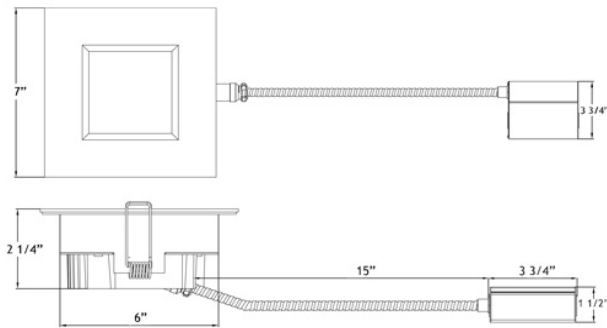

LL6SR

6" Square Regressed 2nd Gen Plenum LED 18W

DESCRIPTION

6" Square Recessed LED With Integral Driver In Connection Box
Commercial Grade Quality With Architectural Design

FEATURES & BENEFITS

2 1/4" Deep - Install Where Ceiling Space Is Limited
Type IC Rated - No Housing Required
CRI 90+ for True Color Rendering
Fast & Easy To Install - Save On Labor
Driver Inside Connection Box - No Junction Box Needed
Armored Cable & Metal Connectors - Open Plenum Rated

MOUNTING

Cut Hole In Ceiling And Snap Fixture In Opening With Attached Spring Clips. Ceiling Clearance Required: 2 1/2"

DIMENSIONS: ID 6" OD 7" Sq Cut Out 6" to 6 1/4"

120V TRIAC Dimmable Driver Included

Optional 120V-347V Driver   0-10V Dimmable
Order Separately
[model # LLL-LD2050TR](#)

ORDERING GUIDE Example: **LL6SR - 30K - WH**

	CCT	Trim Finish	
LL6SR	-	-	
2700K	27K	WH	White
3000K	30K	BK	Black
4000K	40K		

Project: _____

Location: _____

Model #: _____ Qty: _____

Notes: _____

SPECIFICATION	
Applications	Recessed Ceiling Mount
Energy Used	18 W
Color Temperature	2700 | 3000 | 4000
Light Output	1100 | 1200 | 1250
Halogen Equivalent	100 W
Beam Angle	90°
CRI	90 +
Default Driver Input	120V AC Triac Dimmable
Optional Driver Input	120V-347V AC 0-10V Dimmable
Junction Box Wire Capacity	Max 5 No 12 AWG or 8 No 14 AWG
Power Factor	0.98
Approved Location	Insulated Ceilings, Open Plenum, Wet
IP Rating	IP 54
Air Tight	Yes
Ambient Temperature	-40°F (-40°C) to +104°F (+40°C)
Projected Life	70% Light Output at 50,000 Hours
Certification	cULus, Energy Star
Warranty	10 Year Residential / 5 Year Commercial

AVAILABLE TRIMS

ACCESSORIES

Sold Separately

[Armored Low Voltage Extension 10ft model# MEC10](#)

[26" Long Flat Rough-In Plate model # RIP6](#)

[13" Flat Rough-In Plate - model # MP6-2](#)

[Flanged Plate with Hanger Bars - model # FRP6](#)

COMPLIANCE