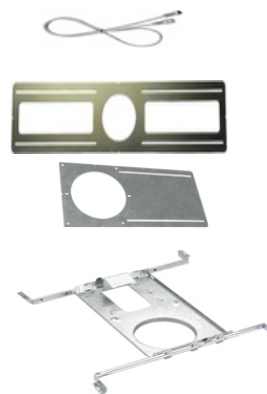

### AVAILABLE TRIMS

White

Black

### ACCESSORIES

Sold Separately

[Armored Low Voltage Extension 10ft model# MEC10](#)

[26" Long Flat Rough-In Plate model # RIP6](#)

[13" Flat Rough-In Plate - model # MP6-2](#)

[Flanged Plate with Hanger Bars - model # FRP6](#)