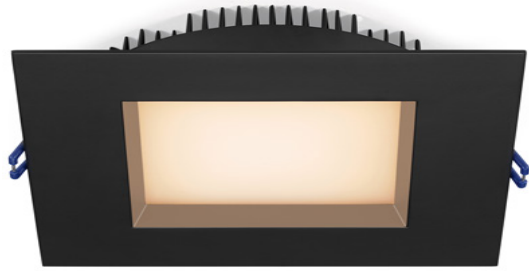

## 6" Square Regressed 2nd Gen Plenum LED 18W

**Type IC, Air-Tight, Wet & Plenum**

### DESCRIPTION

6" Square Recessed LED With Integral Driver In Connection Box  
Commercial Grade Quality With Architectural Design

### FEATURES & BENEFITS

2 1/4" Deep - Install Where Ceiling Space Is Limited  
Type IC Rated - No Housing Required  
CRI 90+ for True Color Rendering  
Fast & Easy To Install - Save On Labor  
Driver Inside Connection Box - No Junction Box Needed  
Armored Cable & Metal Connectors - Open Plenum Rated