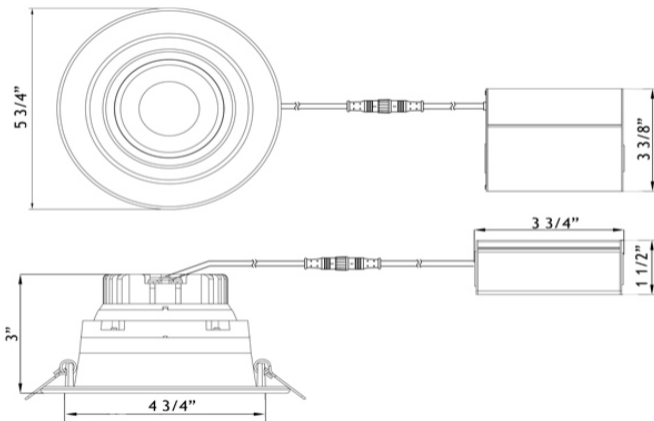

**Type IC, Wet & Air-Tight**

**DESCRIPTION**

4" Round Regressed Gimbal LED High Output 15W  
 With Integral Driver In Connection Box  
 Adjustable Yet Air-Tight Without Housing Needed

**FEATURES & BENEFITS**

3" Deep - Install Where Ceiling Space Is Limited  
 Type IC Rated - No Housing Required  
 Driver Inside Connection Box - No Junction Box Needed  
 Directional Beam - Great for Sloped Ceilings and Artwork  
 CRI 90+ for True Color Rendering  
 Available in single CCT, Dim to Warm 30-20K & 30-18K, & 5CCT

**MOUNTING**

Cut Hole In Ceiling And Snap Fixture In Opening With Attached Spring Clips. Ceiling Clearance Required: 3"

**DIMENSIONS:** ID 4 3/4" OD 5 3/4" Cut Out 4 3/4" to 5"

**AVAILABLE TRIMS**

**ORDERING GUIDE** Example **LRG4-30K-HO-WH**