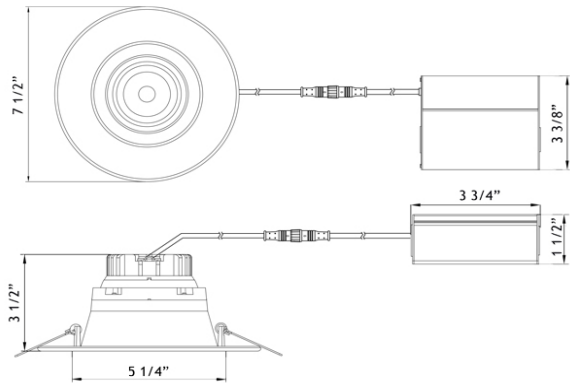

Type IC, Wet & Air-Tight

DESCRIPTION

6" Round Regressed Gimbal LED 15W
 With Integral Driver In Connection Box
 Adjustable Yet Air-Tight Without Housing Needed

FEATURES & BENEFITS

3 1/2" Deep - Install Where Ceiling Space Is Limited
 Type IC Rated - No Housing Required
 Driver Inside Connection Box - No Junction Box Needed
 Directional Beam - Great for Sloped Ceilings and Artwork
 CRI 90+ for True Color Rendering
 Available in single CCT, Dim to Warm 30-20K & 30-18K, & 5CCT

MOUNTING

Cut Hole In Ceiling And Snap Fixture In Opening With Attached Spring Clips. Ceiling Clearance Required: 3 1/2"

DIMENSIONS: ID 5 1/4" OD 7 1/2" Cut Out 5 1/4" to 6"

AVAILABLE TRIMS

ORDERING GUIDE Example **LRG6-30K-WH**

LRG6

6" Round Regressed Gimbal LED 15W

Project: _____
 Location: _____
 Model #: _____ Qty: _____
 Notes: _____

SPECIFICATION	
Applications	Sloped Ceilings up to 20°, General Lighting
Energy Used	15 W
Color Temperature (K)	2700 3000 3500 4100 5000 DTW 30-20 DTW 30-18
Light Output (lm)	1100 1200 1250 1300 1400 900 980
Beam Angle	38° wide beam with 20° tilt and 360° rotation
CRI	90 +
Default Driver Input	120V AC Triac Dimmable
Optional Driver Input	120V-347V AC 0-10V Dimmable
Junction Box Wire Capacity	Max 5 No 12 AWG or 8 No 14 AWG
Power Factor	0.95
Approved Location	Insulated Ceiling & Wet Locations
IP Rating	IP 54
Air Tight	Yes
Ambient Temperature	-40°F (-40°C) to +104°F (+40°C)
Projected Life	70% Light Output at 50,000 Hours
Certification	cULus, Energy Star (except DTW & 5CCT), T24
Warranty	10 Year Residential / 5 Year Commercial

[20ft - model # EXC20](#)

[13" Mounting Plate Flat model # MP6-2](#)

[26" Flat Rough-In Plates model # RIP6](#)

[Flanged Plate with Hanger Bars - model # FRP6](#)

COMPLIANCE

**Type IC
 Air-Tight
 Wet Location**