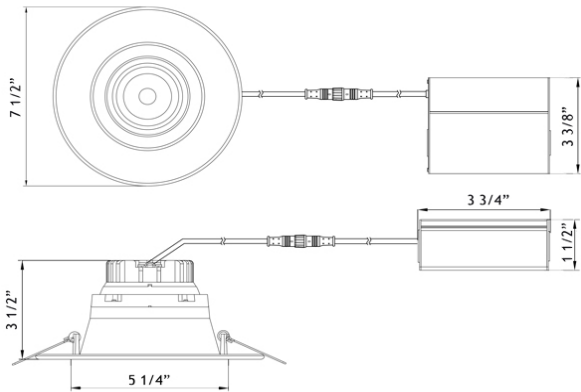

Type IC, Wet & Air-Tight

DESCRIPTION

6" Round Regressed Gimbal LED High Output 18W with Integral Driver In Connection Box
Adjustable Yet Air-Tight Without Housing Needed

FEATURES & BENEFITS

3 1/2" Deep - Install Where Ceiling Space Is Limited
Type IC Rated - No Housing Required
Driver Inside Connection Box - No Junction Box Needed
Directional Beam - Great for Sloped Ceilings and Artwork
CRI 90+ for True Color Rendering
Available in single CCT, Dim to Warm 30-20K & 30-18K, & 5CCT

MOUNTING

Cut Hole In Ceiling And Snap Fixture In Opening With Attached Spring Clips. Ceiling Clearance Required: 3 1/2"

DIMENSIONS: ID 5 1/4" OD 7 1/2" Cut Out 5 1/4" to 6"

AVAILABLE TRIMS

ORDERING GUIDE Example **LRG6-30K-HO-WH**

LRG6-HO

6" Round Regressed Gimbal LED High Output 18W

Project: _____
 Location: _____
 Model #: _____ Qty: _____
 Notes: _____

SPECIFICATION	
Applications	Sloped Ceilings up to 20°, General Lighting
Energy Used	18 W
Color Temperature (K)	2700 3000 3500 4100 5000 DTW 30-20 DTW 30-18
Light Output (lm)	1500 1550 1600 1650 1700 1150 1250
Beam Angle	38° wide beam with 20° tilt and 360° rotation
CRI	90 +
Default Driver Input	120V AC Triac Dimmable
Optional Driver Input	120V-347V AC 0-10V Dimmable
Junction Box Wire Capacity	Max 5 No 12 AWG or 8 No 14 AWG
Power Factor	0.95
Approved Location	Insulated Ceiling & Wet Locations
IP Rating	IP 54
Air Tight	Yes
Ambient Temperature	-40°F (-40°C) to +104°F (+40°C)
Projected Life	70% Light Output at 50,000 Hours
Certification	cULus, Energy Star (except DTW & 5CCT), T24
Warranty	10 Year Residential / 5 Year Commercial

[20ft - model # EXC20](#)

[13" Mounting Plate Flat model # MP6-2](#)

[26" Flat Rough-In Plates model # RIP6](#)

[Flanged Plate with Hanger Bars - model # FRP6](#)

COMPLIANCE

**Type IC
Air-Tight
Wet Location**