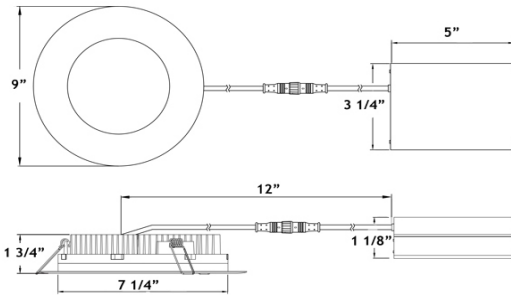

LY82RCD

8" Round Slim Recessed LED 33W

Type IC, Wet & Air-Tight

DESCRIPTION

8" Round Recessed LED With Integral Driver In Connection Box

FEATURES & BENEFITS

- 1 3/4" Deep - Install Where Ceiling Space Is Limited
- Driver Inside Connection Box - No Junction Box Needed
- Fast & Easy To Install - Save On Labor
- Type IC Rated - No Housing Required

MOUNTING

Cut Hole In Ceiling And Snap Fixture In Opening With Attached Spring Clips. Ceiling Clearance Required: 1 3/4"

DIMENSIONS: ID 7 1/4" OD 9" Cut Out 7 1/2" to 8"

120V TRIAC Dimmable Driver Included

Location: _____

Cat #: _____ Qty: _____

Notes: _____

SPECIFICATION	
Applications	Recessed Ceiling
Energy Used	33 W
Colour Temperature	3000 4100
Light Output	2200 2400
Halogen Equivalent	200 W
Beam Angle	110°
CRI	80
Default Driver Input	120V AC Triac Dimmable
Optional Driver Input	120V-347V AC 0-10V Dimmable
Junction Box Wire Capacity	Max 5 No 12 AWG or 8 No 14 AWG
Power Factor	0.98
Approved Location	Insulated Ceiling, Wet & Damp Locations
IP Rating	IP 54
Air Tight	Yes
Ambient Temperature	-40°F (-40°C) to +104°F (+40°C)
Projected Life	70% Light Output at 50,000 Hours
Certification	cULus, Energy Star
Warranty	10 Year Residential / 5 Year Commercial

AVAILABLE TRIMS

White

Black

ACCESSORIES

Sold Separately

Low Voltage Extension Cables
6ft - cat # **EXC6**, 20ft - cat # **EXC20**
Max 40 ft Allowed. FT4 / CMR rated

Flat Rough-In Plates - cat # **RIP8**

Goof Ring White OD 9 1/2" cat # **GR8**
Goof Ring White OD 10 1/2" cat # **GR10**