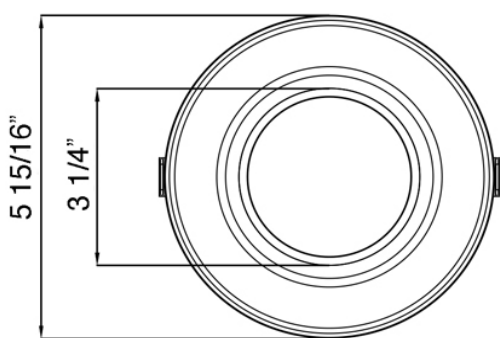

TP120-347-RT4-C-DIM-G1-ES

4" Round Commercial 3 CCT & 3 Wattage Selectable

Project: _____

Location: _____

Trim: _____ Qty: _____

Notes: _____

DESCRIPTION

All in one solution 4" round recessed commercial grade LED fixture
 Perfect for hospitality, shopping mall & retail, office, exterior soffit, etc.

DIMENSIONS	ID 4"	OD 5 15/16"	Regressed 1"
	Cut Out 4" to 5 1/4"		

Trim Options

[Matte White](#)

[Alzak \(White Trims & Matte Silver Reflector\)](#)

ACCESSORIES

Sold Separately

Black trim cover model # **LBL-4CRT-B**