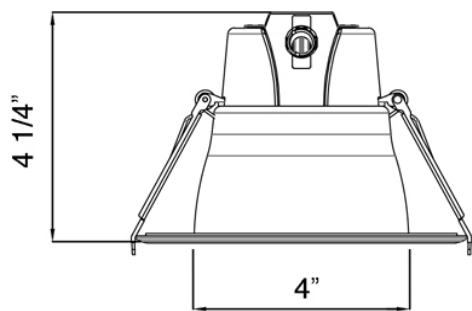

DIMENSIONS	ID 4"	OD 5 15/16"	Regressed 1"
	Cut Out 4" to 5 1/4"		

Trim Options

[Matte White](#)

[Alzak \(White Trims & Matte Silver Reflector\)](#)

ACCESSORIES

Sold Separately

Black trim cover model # **LBL-4CRT-B**