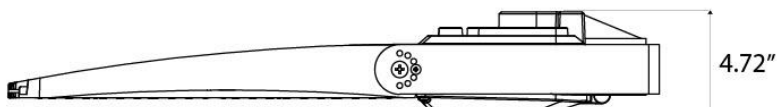

160W / 200W / 240W / 320W

MODEL	QUANTITY	WEIGHT	UPC CODE
LOC-RGAL-MW(75/100/120/150)50KD-T3LV	1	8.25lbs	00810050941327
LOC-RGAL-MW(160/200/240/320)50KD-T3LV	1	15.25lbs	00810050941723
LOC-RGAL-MW(75/100/120/150)50KD-T3HV	1	8.25lbs	00810050942782
LOC-RGAL-MW(160/200/240/320)50KD-T3HV	1	15.25lbs	00810050942775
LOC-RGAL-MW(75/100/120/150)MCCT(30/40/50)D-T3LV	1	8.25lbs	00810050941709
LOC-RGAL-MW(160/200/240/320)MCCT(30/40/50)D-T3LV	1	15.25lbs	00810050942768