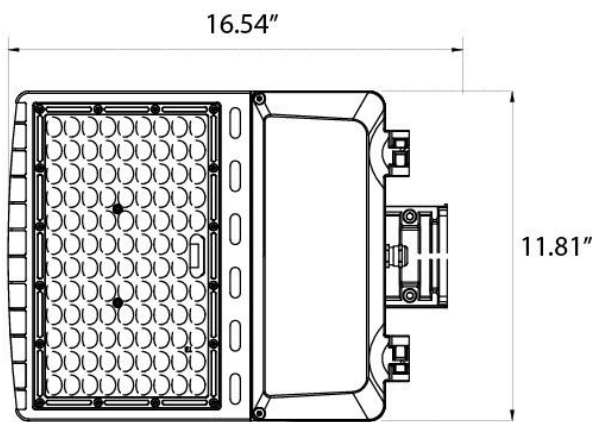

# MEASUREMENTS

**75W / 100W / 120W / 150W**

**160W / 200W / 240W / 320W**

MODEL	QUANTITY	WEIGHT	UPC CODE
LOC-RGAL-MW(75/100/120/150)50KD-T3LV	1	8.25lbs	00810050941327
LOC-RGAL-MW(160/200/240/320)50KD-T3LV	1	15.25lbs	00810050941723
LOC-RGAL-MW(75/100/120/150)50KD-T3HV	1	8.25lbs	00810050942782
LOC-RGAL-MW(160/200/240/320)50KD-T3HV	1	15.25lbs	00810050942775
LOC-RGAL-MW(75/100/120/150)MCCT(30/40/50)D-T3LV	1	8.25lbs	00810050941709
LOC-RGAL-MW(160/200/240/320)MCCT(30/40/50)D-T3LV	1	15.25lbs	00810050942768