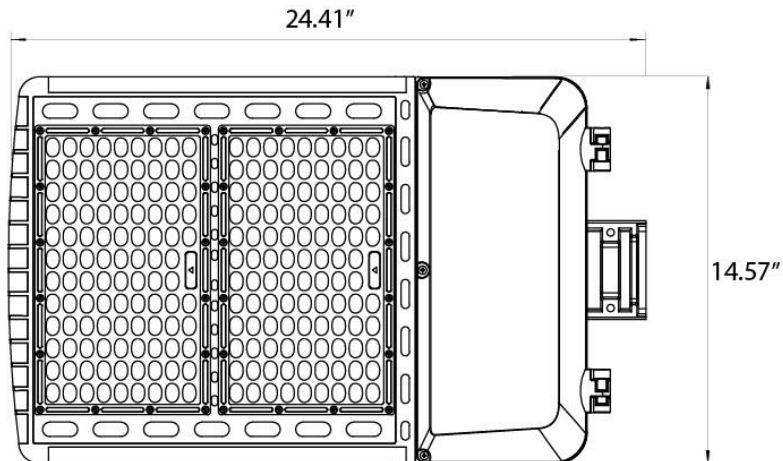

# MEASUREMENTS

**75W / 100W / 120W / 150W**

**160W / 200W / 240W / 320W**

MODEL	QUANTITY	WEIGHT	UPC CODE
LOC-RGAL-MW(75/100/120/150)50KD-T3LV	1	8.25lbs	00810050941327
LOC-RGAL-MW(160/200/240/320)50KD-T3LV	1	15.25lbs	00810050941723
LOC-RGAL-MW(75/100/120/150)50KD-T3HV	1	8.25lbs	00810050942782
LOC-RGAL-MW(160/200/240/320)50KD-T3HV	1	15.25lbs	00810050942775
LOC-RGAL-MW(75/100/120/150)MCCT(30/40/50)D-T3LV	1	8.25lbs	00810050941709
LOC-RGAL-MW(160/200/240/320)MCCT(30/40/50)D-T3LV	1	15.25lbs	00810050942768