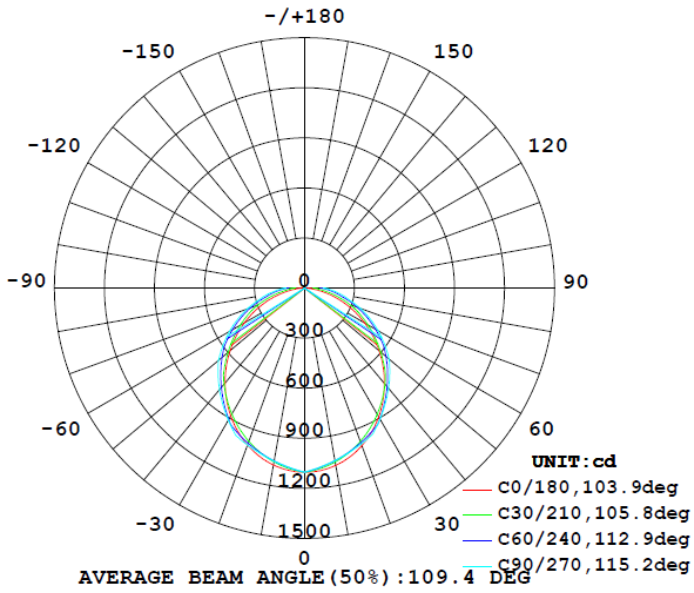

Note: The Curves indicate the illuminated area and the average illumination when the luminaire is at different distance.