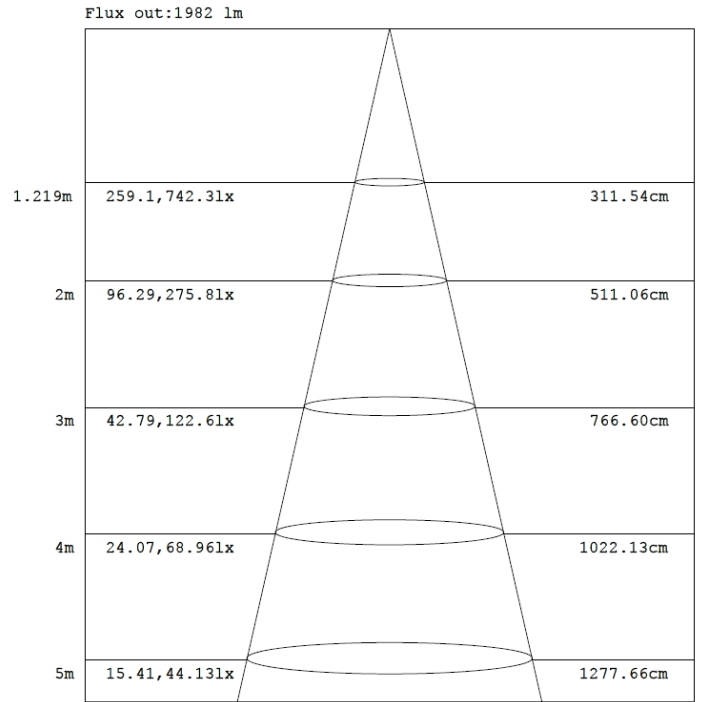

Note: The Curves indicate the illuminated area and the average illumination when the luminaire is at different distance.