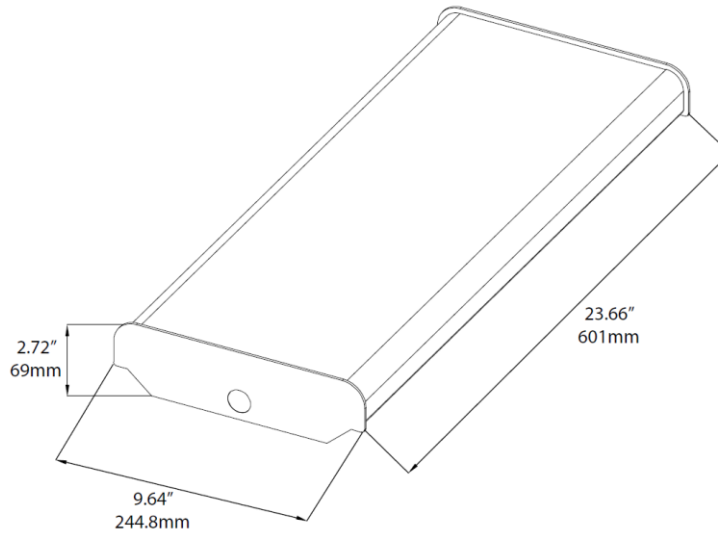

Series	2 FOOT	Color Temperature	Controls
LOC-WA	23W	5000K	D = 0-10V Dimming

MEASUREMENTS

MODEL	QUANTITY	WEIGHT	UPC CODE
LOC-2FTWA-23W50KD	1	lbs	00810050940412

OPTIONAL ACCESSORIES

Metal Joiner Bracket
(Not included)