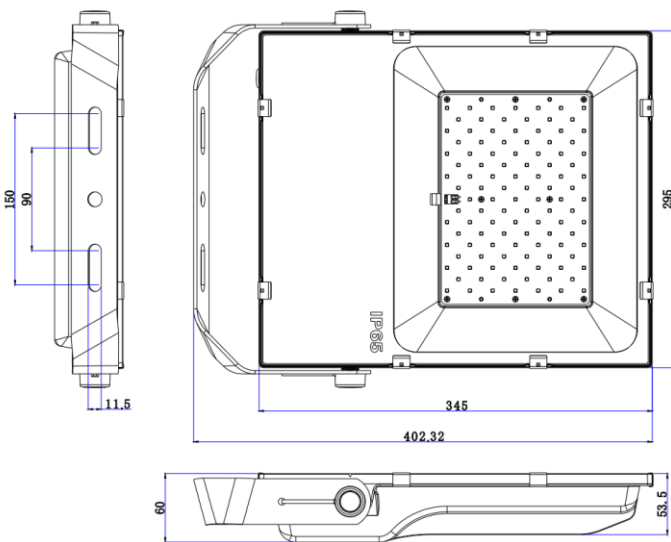

## DIMENSIONS:

## Flood Light 100W Spec

LOD-FL-100W50K-HL (With Nichia 3030 LED)

**SPECIFICATIONS:**

SPECIFICATION	Details
Model	LOD-FL-100W50K-HL (With Nichia 3030 LED)
Input Wattage (W)	100W
Lumens Delivered (LM)	12,800LM
Efficacy (LM/W)	128LM/W
CRI	75
Lifespan	50,000 hours
Color Temperature	5,000K
Wattage Equivalent	200W – 250W
Dimmable	No
IP Rating	IP65
Beam Angle	120
Input Voltage	AC100-277V
Power Factor	0.95
Housing	Aluminum
Lens	Clear
Mounting	Bracket
THD	13%
Size	15.83" x 11.61" x 2.10"
Certification	DLC, ETL, FCC, CE RoHS, TUV, ISO9001
Operating Temperature	-20°C to 50°C (-4°F to 122°F)
Environment	Outdoor
Warranty	5 years limited