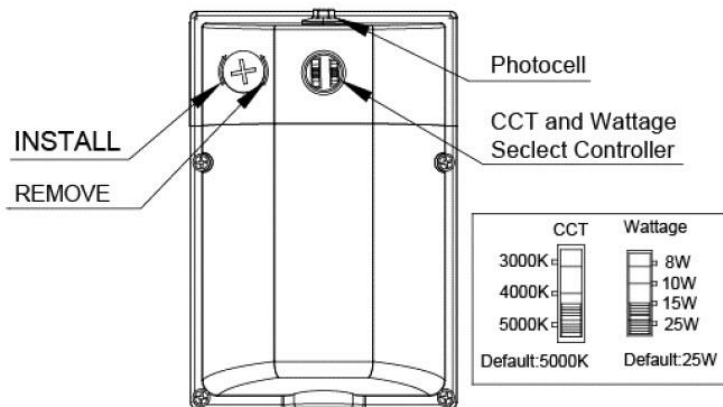

Bronze Color