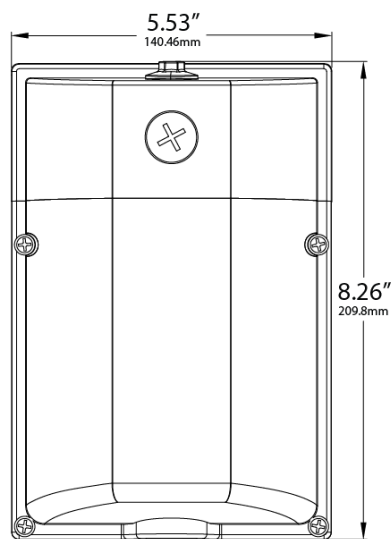

MEASUREMENTS

Bronze Color

White Color

MODEL	QUANTITY	WEIGHT	UPC CODE
LOC-MWP-MW(8/10/15/25)MCCT(30/40/50)	1	2.10 lbs	00810050941587
LOC-MWP-MW(8/10/15/25)MCCT(30/40/50) (white color)	1	2.10 lbs	00810050941594