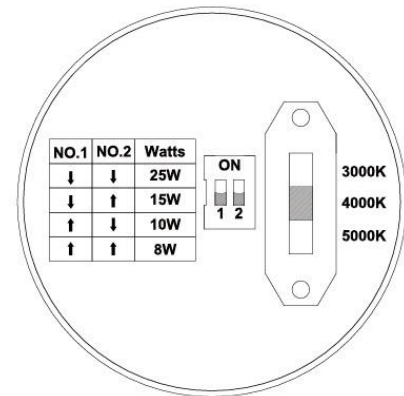

Wall Mounting with quick mount back plate for easy installation.

CONTROLS & DIMMING:

Photocell included. Continuous dimming to 10% or below

FEATURES

- Default Wattage: 25W
- Default CCT: 5,000K
- IP65 rated
- Easy installation and maintenance
- Corrosion and rust proof
- Semi cut-off
- Photocell included
- 50,000 hours lifetime

Quick Mount Back Plate

Bronze Color

White Color

WATTAGE	BUG RATING
8W/10W/15W/25W	B1-U3-G2

LOC-MWP-MW(8/10/15/25)MCCT(30/40/50)

WATTAGE SELECTABLE	CCT SELECTABLE	LUMENS	EFFICACY	VOLTAGE	CRI	POWER FACTOR	THD	REPLACES
8W	3000K / 4000K / 5000K	1,097.28LM	137.16lm/W	120-277V	71	0.923	12%	30W – 50W HID
10W	3000K / 4000K / 5000K	1,371.6LM	140lm/W	120-277V	71.3	0.985	11.8%	30W – 50W HID
15W	3000K / 4000K / 5000K	2,057.4LM	140lm/W	120-277V	71.3	0.985	11.8%	30W – 50W HID
25W	3000K / 4000K / 5000K	3,429LM	140lm/W	120-277V	71.3	0.985	11.8%	30W – 50W HID

MEASUREMENTS

Bronze Color

White Color

MODEL	QUANTITY	WEIGHT	UPC CODE
LOC-MWP-MW(8/10/15/25)MCCT(30/40/50)	1	2.10 lbs	00810050941587
LOC-MWP-MW(8/10/15/25)MCCT(30/40/50) (white color)	1	2.10 lbs	00810050941594