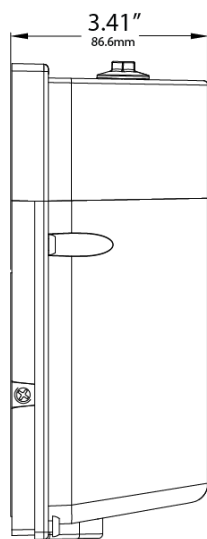

MEASUREMENTS

Bronze Color

White Color

MODEL	QUANTITY	WEIGHT	UPC CODE
LOC-MWP-MW(8/10/15/25)MCCT(30/40/50)	1	2.10 lbs	00810050941587
LOC-MWP-MW(8/10/15/25)MCCT(30/40/50) (white color)	1	2.10 lbs	00810050941594