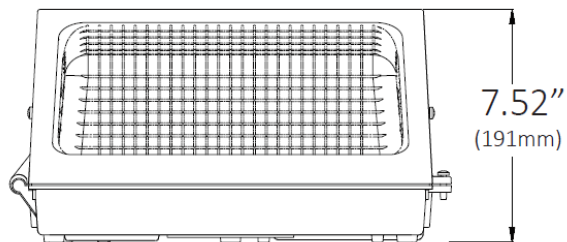

MEASUREMENTS

MODEL	QUANTITY	WEIGHT	UPC CODE
LOC-WP-80MW(25/40/60/80)MCCT(30/40/50)DLV	1	7.94lbs	00810050940498
LOC-WP-120MW(60/80/100/120)MCCT(30/40/50)DLV	1	9.26lbs	00810050940511
LOC-WP-80MW(25/40/60/80)MCCT(30/40/50)DHV	1	7.94lbs	00810050943376
LOC-WP-120MW(60/80/100/120)MCCT(30/40/50)DHV	1	9.26lbs	00810050943383