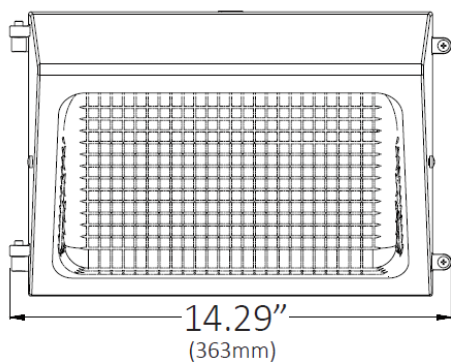

# MEASUREMENTS

MODEL	QUANTITY	WEIGHT	UPC CODE
LOC-WP-80MW(25/40/60/80)MCCT(30/40/50)DLV	1	7.94lbs	00810050940498
LOC-WP-120MW(60/80/100/120)MCCT(30/40/50)DLV	1	9.26lbs	00810050940511
LOC-WP-80MW(25/40/60/80)MCCT(30/40/50)DHV	1	7.94lbs	00810050943376
LOC-WP-120MW(60/80/100/120)MCCT(30/40/50)DHV	1	9.26lbs	00810050943383