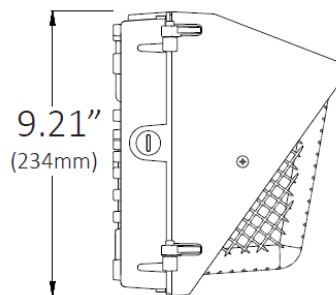

# MEASUREMENTS

MODEL	QUANTITY	WEIGHT	UPC CODE
LOC-WP-80MW(25/40/60/80)MCCT(30/40/50)DLV	1	7.94lbs	00810050940498
LOC-WP-120MW(60/80/100/120)MCCT(30/40/50)DLV	1	9.26lbs	00810050940511
LOC-WP-80MW(25/40/60/80)MCCT(30/40/50)DHV	1	7.94lbs	00810050943376
LOC-WP-120MW(60/80/100/120)MCCT(30/40/50)DHV	1	9.26lbs	00810050943383