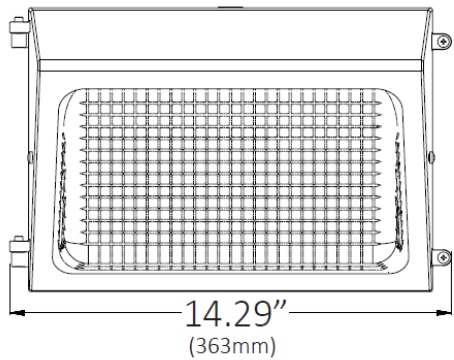

MEASUREMENTS

MODEL	QUANTITY	WEIGHT	UPC CODE
LOC-WP-MW(20/25/40/60)50KDVL	1	7.94lbs	00810050941044
LOC-WP-MW(60/80/100/120)50KDVL	1	9.26lbs	00810050941006