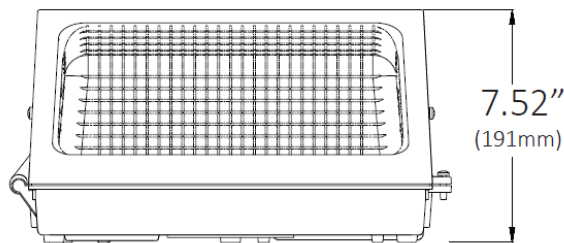

LOC-WP-MW(20/25/40/60)50KDVL

WATTAGE SELECTABLE	CCT	LUMENS	EFFICACY	VOLTAGE	CRI	POWER FACTOR	THD	REPLACES
20W	5000K	2,700LM	135lm/W	120-277V	70	0.9	20%	70W – 150W HID
25W	5000K	3,375LM	135lm/W	120-277V	70	0.9	20%	70W – 150W HID
40W	5000K	5,400LM	135lm/W	120-277V	70	0.9	20%	175W – 250W HID
60W	5000K	8,100LM	135lm/W	120-277V	70	0.9	20%	175W – 250W HID

LOC-WP-MW(60/80/100/120)50KDVL

WATTAGE SELECTABLE	CCT	LUMENS	EFFICACY	VOLTAGE	CRI	POWER FACTOR	THD	REPLACES
60W	5000K	8,286LM	138.1lm/W	120-277V	74	0.967	8%	175W – 250W HID
80W	5000K	11,048LM	138.1lm/W	120-277V	74	0.967	8%	175W – 250W HID
100W	5000K	13,810LM	138.1lm/W	120-277V	74	0.967	8%	320W – 400W HID
120W	5000K	16,572LM	138.1lm/W	120-277V	74	0.967	8%	320W – 400W HID

MEASUREMENTS

MODEL	QUANTITY	WEIGHT	UPC CODE
LOC-WP-MW(20/25/40/60)50KDVL	1	7.94lbs	00810050941044
LOC-WP-MW(60/80/100/120)50KDVL	1	9.26lbs	00810050941006