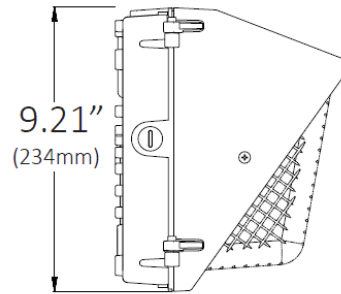

MEASUREMENTS

MODEL	QUANTITY	WEIGHT	UPC CODE
LOC-WP-MW(20/25/40/60)50KDVL	1	7.94lbs	00810050941044
LOC-WP-MW(60/80/100/120)50KDVL	1	9.26lbs	00810050941006