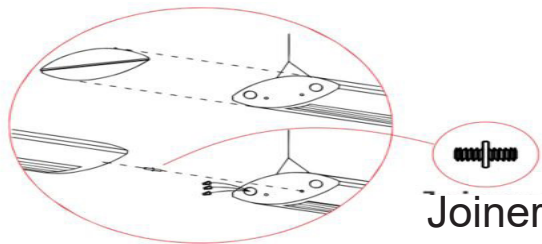

### LISTING

Fixtures conform to Underwriters' Laboratories standards for production and are carefully tested prior to packing.  
cETL<sub>us</sub> listed for damp locations.

### DIMENSIONS

#### W x L x H in inches (mm)

4ft. - 10.8"W x 47"L x 3.94"H

8ft. - 10.8"W x 94"L x 3.94"H

Dimensions and specifications subject to change without notice.

JOB NAME:

CAT#:

TYPE:

**ORDERING**