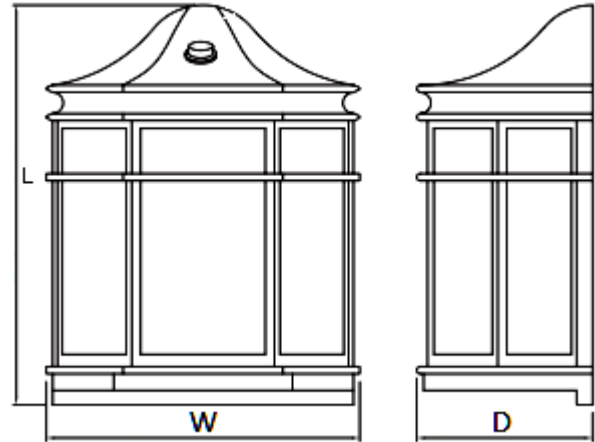

DIMENSIONS:

9-1/2"(L) x 7-3/4"(W) x 4-1/2"(D)

LRS-A-30K-PC
LRS-A-40K-PC

LED RESIDENTIAL LANTERNS WITH PHOTOCELL

Ideal for general site lighting, residential houses, doorway, pathway and garages

ELECTRICAL SPECIFICATIONS: