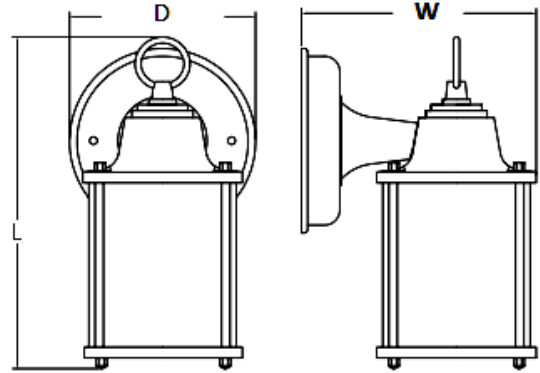

DIMENSIONS:

8-1/2"(L) x 5-3/4"(W) x 4-1/2"(D)

LRS-B-MCT-PC

LED RESIDENTIAL LANTERNS WITH PHOTOCELL

Ideal for general site lighting, residential houses, doorway, pathway and garages

ELECTRICAL SPECIFICATIONS:

- Voltage: 120ACV, 60 Hz
- Wattage: 6W
- Power Factor: 0.95
- Efficacy: 91LM/W

HOUSING SPECIFICATIONS:

- Aluminum housing with powder coated
- Includes pre-wired photocell
- Operating temperature: -40°F to 104°F
- Lifespan: 50,000 hr.
- IP Rating: IP65