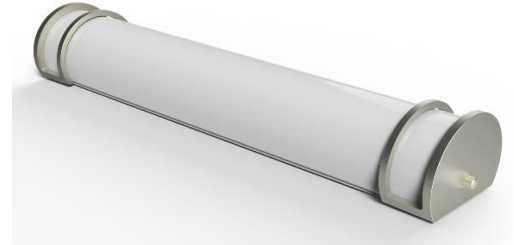

23W LED 24" Vanity Light 3000K

Item # 824

L23VL2ALDIM/30K

1 FIXTURE SPECIFICATION

1-1 Fixture Type	LED Vanity
1-2 Dimmable (Y/N)	YES (Triac)
1-3 Fixture Finish/Type	White Aluminium frame+Plastic cover
1-4 Fixture Wattage	23W
1-5 Rated Average Life (hours) L70	50,000
1-6 LED Type	SMD
1-7 Reliable Operating Temperature	-4F to 113F