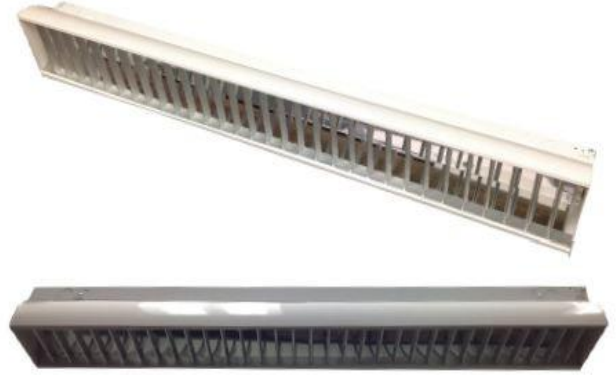

LVS6 Series

LED Modern Louvered Industrial Strip

ORDERING INFORMATION

Example: LVS696LJ48L4800LDMV40KWHHC3015WWH

STANDARD

LVS6	96L	J48W4800L	DMV	40K	WH	HC3015WWH	WH
Series	Width	Driver		Color Temperature		Cable Kit	
LVS6 Modern Louvered Industrial Strip	96L 98"	DMV	0-10V Dimming *Field installed-Dimming Wire	30K 3000K 35K 3500K 40K 4000K 50K 5000K	BK Black WH White SI Silver	HC3015WWH 4 ft cable kit HC3025WWH 8 ft cable kit	
Wattage and Lumen		Cord & Canopy Finish					
J48W4800L	48 System Watts, 4800 Delivered Lumens		WH White BK Black BKWH Black cord & White Canopy				
Z97W9700L	97 System Watts, 9700 Delivered Lumens						

Catalog Number:
Notes: