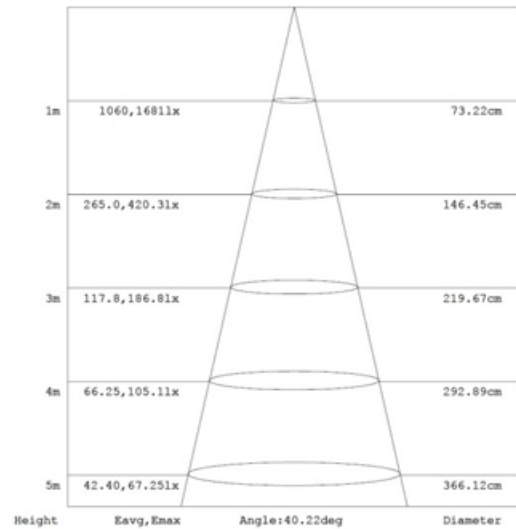

Specification:

Input Line Voltage:	120VAC
Input Power	15W
Input Line Frequency	60Hz
Lamp Life (Rated)	50,000hrs
Minimum Starting Temp	-20°C/-4°F
Maximum Operating Temp	45°C/113°F
CCT	3000K/5000K
CRI	≥80
Lumens	1100/1100
Beam Angle	40°
CBCP	1685/1685