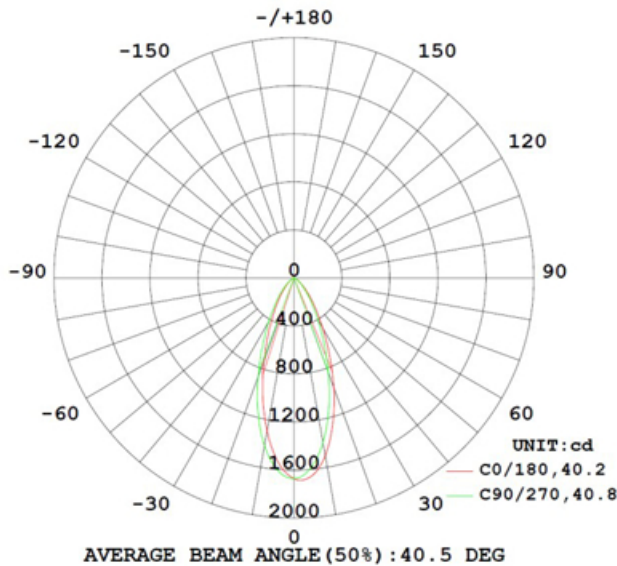

Specification:

Input Line Voltage:	120VAC
Input Power	15W
Input Line Frequency	60Hz
Lamp Life (Rated)	50,000hrs
Minimum Starting Temp	-20°C/-4°F
Maximum Operating Temp	45°C/113°F
CCT	3000K/5000K
CRI	≥80
Lumens	1100/1100
Beam Angle	40°
CBCP	1685/1685

Note: The Curves indicate the illuminated area and the average illumination when the luminaire is at different distance.

Model:#	Description	wattage	lumens
LWP15TDN-BZ/830	15Watt LED Up or Down Cylinder Wall Sconce Bronze Color, Warm White	15W	1100
LWP15TDN-BZ/850	15Watt LED Up or Down Cylinder Wall Sconce Bronze Color, Day Light	15W	1100