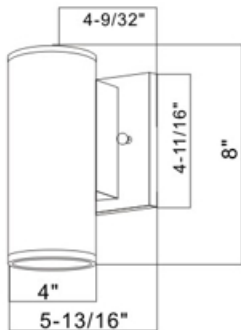

Note: The Curves indicate the illuminated area and the average illumination when the luminaire is at different distance.

Model:#	Description	wattage	lumens
LWP15TDN-BZ/830	15Watt LED Up or Down Cylinder Wall Sconce Bronze Color, Warm White	15W	1100
LWP15TDN-BZ/850	15Watt LED Up or Down Cylinder Wall Sconce Bronze Color, Day Light	15W	1100