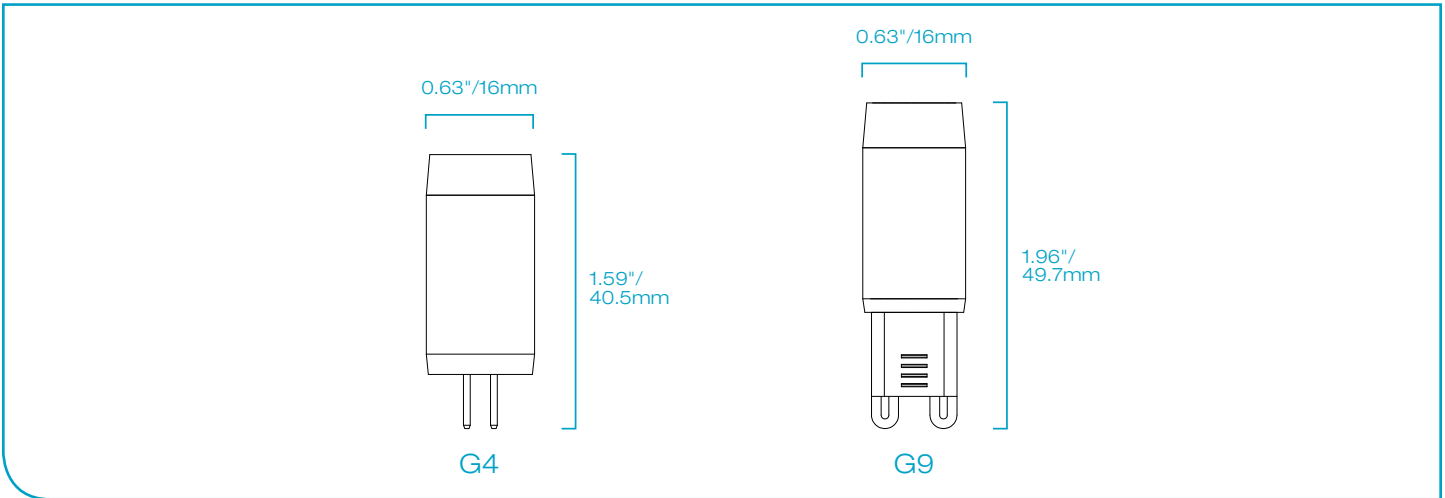

applications

- Landscape lighting
- Deck and patio
- Accent lighting
- Under cabinet lighting
- Pendant and downlighting
- Signs and display lighting
- Steps

* Early initial qualification for Energy Star allows for directional lamp life claims of 25,000 hours (L70) with 3,000 hour actual test data, LM80 data and in-situ temperature measurements. As the lamps pass Energy Star requirements, manufacturers may increase the lifetime of a product as dictated by Energy Star guidelines. See http://www.energystar.gov/index.cfm?fuseaction=products_for_partners.showLightbulbs for further details.

** Design life is based on engineering testing and probability analysis

G4 & G9 Wedge

dimensions

products

	LitespanLED® Part #	Order Code	Description	Watts	Lumens	Volts	MOL in/mm	MOD in/mm	Rated Hours*
G4	LED2WG4/830-G4	08605	200° beam non-dimmable 3000K 80+ CRI	2.5	200	12	1.6/40.5	0.6/16	25,000
	LED2WG4/840-G4	08606	200° beam non-dimmable 4000K 80+ CRI	2.5	200	12	1.6/40.5	0.6/16	25,000
	LED2WG4/850-G4	08607	200° beam non-dimmable 5000K 80+ CRI	2.5	200	12	1.6/40.5	0.6/16	25,000
G9	LED2WG9/830-G4	08608	200° beam non-dimmable 3000K 80+ CRI	2.5	200	120	1.96/49.7	0.6/16	25,000
	LED2WG9/840-G4	08609	200° beam non-dimmable 4000K 80+ CRI	2.5	200	120	1.96/49.7	0.6/16	25,000
	LED2WG9/850-G4	08610	200° beam non-dimmable 5000K 80+ CRI	2.5	200	120	1.96/49.7	0.6/16	25,000