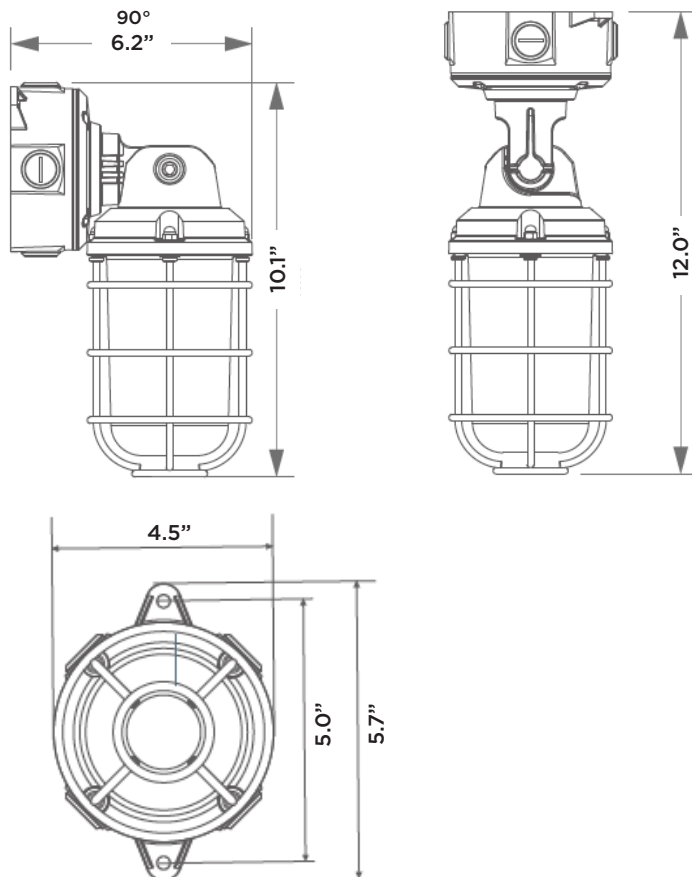

PROJECT NAME: _____ CAT. #: _____
 NOTES: _____ FIXTURE SCHEDULE: _____

LED Adjustable Vaporproof Jelly Jar

CCT Selectable

Product Description:

The LED Adjustable Jelly Jar is an all-in-one replacement for incandescent and CFL fixtures over doorways, scaffolding, construction sites, fire hydrants and emergency call stations. An adjustable knuckle allows the luminaire to rotate from 90 to 180 degrees, enabling it to be mounted as a pendant, ceiling or wall fixture. Additionally, the Jelly Jar features a CCT Selectable switch that provides a choice of three color temperatures to suit customer preference. Wet listed and durably constructed with plastic lens and aluminum wire guard, the Jelly Jar offers easy maintenance and years of high-quality illumination.

Voltage:

- 120-277V

Construction:

- Die cast aluminum housing
- Plastic lens
- IP65

Listings:

- UL Listed for Wet Locations, outdoor
- Energy Star
- ANSI 3G Vibration rated

Locking Mechanism

CCT Select Switch

Ordering Structure

FAMILY	STYLE	WATTAGE	VOLTAGE	CCT
JJ= Jelly Jars	X= Pendant, Ceiling, Wall Mount	20= 20W	U= 120-277V	CS= 3000K/4000K/5000K

Stocked Items

ORDER CODE	MODEL NUMBER	ES#
105177	JJX20UCS	2372816

Dimensions:

Layouts: