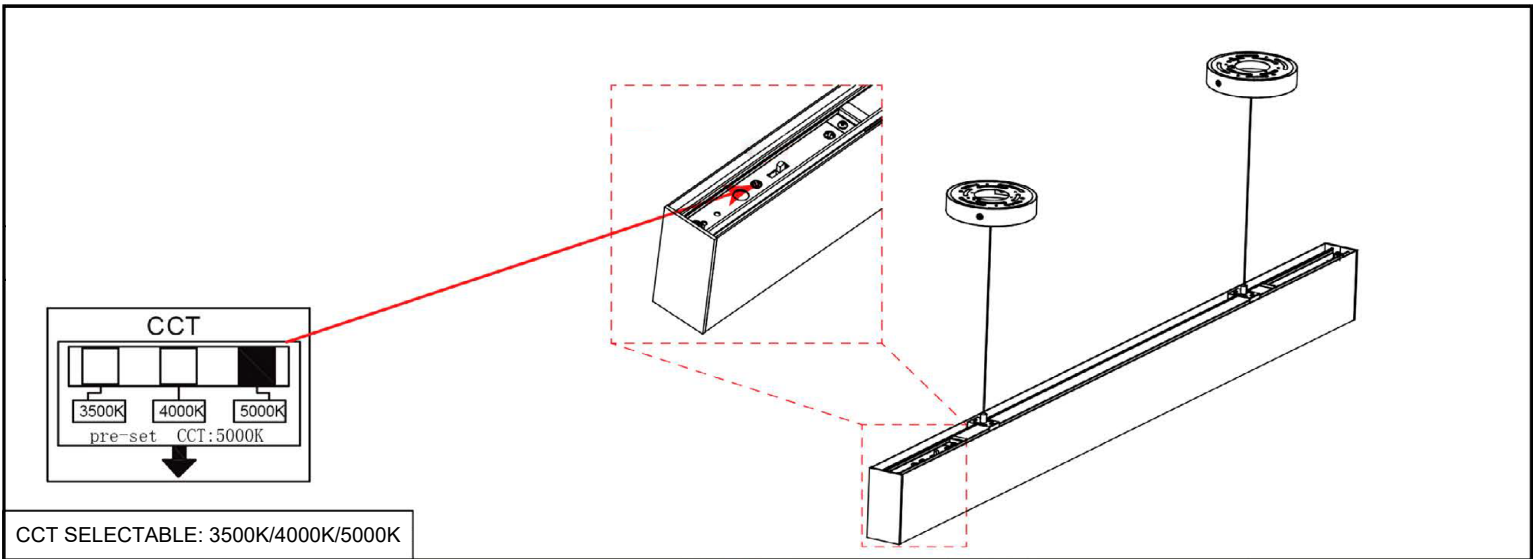

PERFORMANCE Data

MODEL	WATTAGE	CCT	LUMEN	EFFICACY (lm/W)	VOLTAGE
NB-LPL-50W	50watt	3500K, 4000K, 5000K	5750lm	115 lm/W	100-277vac

* Lumen output base on 5000K

ORDER Data

Sample: **NB-LPL-50W**

SERIES	WATTAGE	CCT	VOLTAGE	OPTICS	FINISH*
NB-LPL	50W	35 = 3500K 40 = 4000K 50 = 5000K	V = 100-277V	T5	BLANK = White BLK = Black SIL=Silver

* Contact the Nebulite sales team for turnaround time and pricing on finish color customizations

CCT Selectable