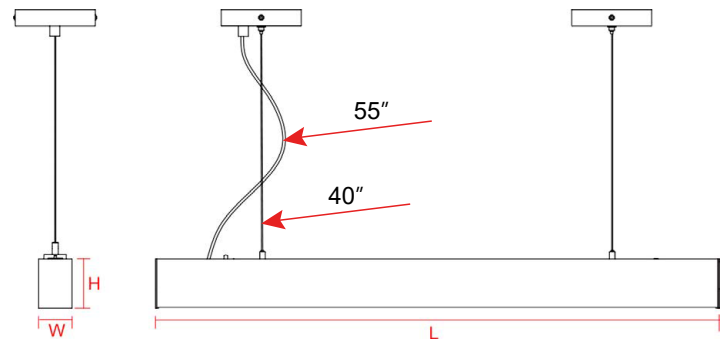

BEAM Angle

LUMINOUS INTENSITY DISTRIBUTION DIAGRAM

C0(Max): —
 C0/C180: —
 C90/C270: —
 Field angle(10%Imax):C0/180Left:0.0 Right:0.0
 :C90/270Left:0.0 Right:0.0
 Beam Angle(50%Imax):C0/180Left:0.0 Right:0.0
 :C90/270Left:0.0 Right:0.0

DIMENSIONS

| MODEL | L | W | H |
|-------|--------|-------|-------|
| 50W | 45.87" | 1.97" | 3.94" |

PERFORMANCE Data

| MODEL | WATTAGE | CCT | LUMEN | EFFICACY (lm/W) | VOLTAGE |
|------------|---------|---------------------|--------|-----------------|------------|
| NB-LPL-50W | 50watt | 3500K, 4000K, 5000K | 5750lm | 115 lm/W | 100-277vac |