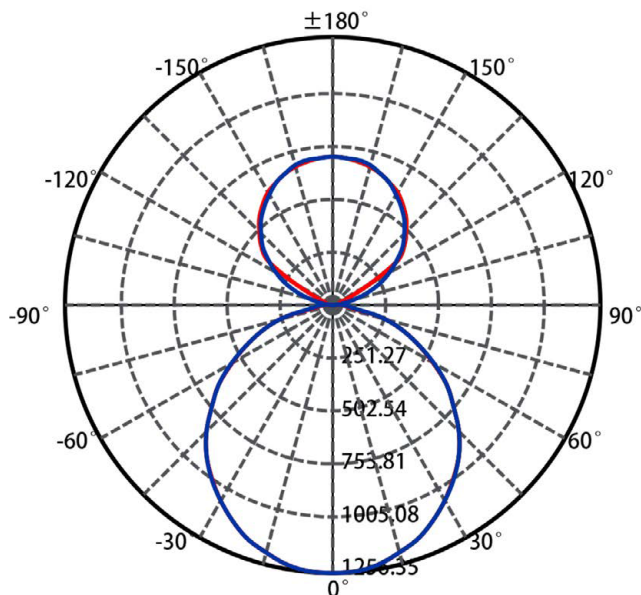

| | |
|--------------------|---------------------|
| Input Voltage | 100-277V |
| Input Frequency | 50/60 Hz |
| Rated Wattage | 50W(4FT) |
| Efficacy | 115 lm/W |
| CRI | >80 |
| Available CCT | 3500K, 4000K, 5000K |
| Rated Life (L70) | 50,000 hrs |
| IP Rating | IP20 |
| PF | >0.9 |
| Certifications | DLC, ETL, RoHS, CE |
| Working Temp. (°F) | -22°F - 122°F |
| LED Light Source | SMD 3030 |

BEAM Angle

LUMINOUS INTENSITY DISTRIBUTION DIAGRAM

C0(Max): —
 C0/C180: —
 C90/C270: —
 Field angle(10%Imax):C0/180Left:0.0 Right:0.0
 :C90/270Left:0.0 Right:0.0
 Beam Angle(50%Imax):C0/180Left:0.0 Right:0.0
 :C90/270Left:0.0 Right:0.0

DIMENSIONS

| MODEL | L | W | H |
|-------|--------|-------|-------|
| 50W | 45.87" | 1.97" | 3.94" |

PERFORMANCE Data

| MODEL | WATTAGE | CCT | LUMEN | EFFICACY (lm/W) | VOLTAGE |
|------------|---------|---------------------|--------|-----------------|------------|
| NB-LPL-50W | 50watt | 3500K, 4000K, 5000K | 5750lm | 115 lm/W | 100-277vac |

* Lumen output base on 5000K

ORDER Data

Sample: **NB-LPL-50W**

| SERIES | WATTAGE | CCT | VOLTAGE | OPTICS | FINISH* |
|--------|---------|--|--------------|--------|--|
| NB-LPL | 50W | 35 = 3500K 40 = 4000K 50 = 5000K | V = 100-277V | T5 | BLANK = White BLK = Black SIL=Silver |