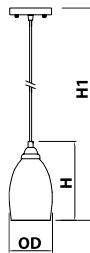

### CFL Type

Model	Input Voltage	Finish	Shade	Dimension (OD x H x H1)	Lamp	Energy Star
P059-62	120V	Satin Nickel		5.5" x 9.0" x 6.0'	1x20W GU24 CFL	

Note: H1- Hanging Cable Length