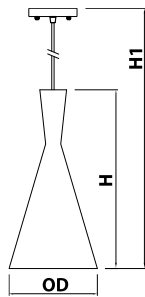

P203D

LED Mini Pendant

Features

Housing

Aluminum with Brush Finish

Optical

Electrical

120V

Lamp

GU 24 LED Bulb: 9W, Energy Star Listed, Dimmable, Omini Direction Type, Color Temperature Option – 3000K, 4000K
 GU24 CFL Bulb Also Available

Certification

ETL/cETL Listed

LED Type, Dimmable

Model	Input Voltage	Lamp	LED CT / CRI	Lumen (TYP)	Dimension (OD x H x H1 max)	Finish
P203D-60-3000K	120V	1x9W GU24 LED Bulb	3000K / 80	820	10.0" x 21.3" x 6.0'	Brush Aluminum

Note: H1- Hanging Cable Length