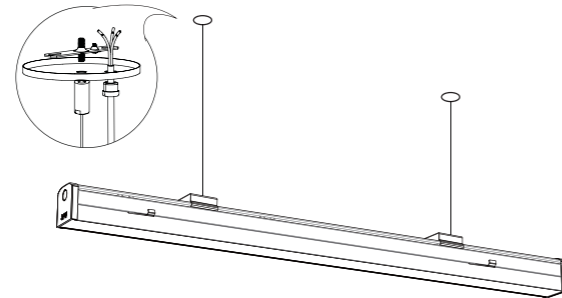

Aisle Lighting
PATH

Aisle Lighting
PATH

Aisle Lighting PATH

- Even light distribution
- Tool-less slide-in structure for easy installation
- Continuous run installation
- Comparable to fluorescent 2-lamp 32W T8
- Works with occupancy sensor SHA-B-277V
- Dimmable, 1-10V dimming to 10%-100%
- Max. linkable length: 160' per run @120VAC, 300' per run @277VAC
- Lifetime: 50,000hrs (ta=95°F, 35°C)
- Ta: -4°F-95°F (-20 C -35°C)
- Material: Aluminum alloy
- 12W/ft, 1320lm/ft

Dimensions: (inches/mm)

Wiring Diagram

Spacing Distribution of Illuminance(unit:fc)

Specialized Candlepower Distribution

A	B	C	D	E
55 HFC	78 HFC	39 VFC	46 VFC	53 VFC

Aisle Lighting PATH

How to order using our catalog numbers:

Example: PATH-4730K90WPM

Series	Length	Color Temp	Beam Angle	Finish	Installation
PATH	47 - 47.2" (1200mm) 95 - 94.5" (2400mm)	30K - 3000K 40K - 4000K	90-90°	W - White	PM - Pendant Mounting

Catalog No.	Model	Description			
		Rated Input	Ra	Wattage	Luminous Flux (TYP@4000K)
PATH-4730K90WPM	PATH-L150-277V	120-277VAC	85	48W	5520lm
PATH-4740K90WPM					
PATH-9530K90WPM	PATH-L300-277V	120-277VAC	85	96W	11040lm
PATH-9540K90WPM					

- 1pc LED fixture
- 2pcs Mounting clips
- 2pcs End caps

*Note: 160' per run @120VAC, 300' per run @277VAC.

Optional

Catalog No.	Description	Photo
PFC10-PT	Power feed cord 12/3 SJT 120" (10'), including 10 pcs tie wraps	
AC10-PT	Aircraft cable 10', without ceiling plate canopy	
PFA-PT	Power feed assembly, including cable coupler (threaded for 1/4-20 stud), cable holder with screw and washer, cable (10'), 1/4-20 hanger bolt, junction box cross bar and 5" ceiling plate canopy with opening in the ceiling plate for the power cord, without power cord.	
ACP-PT	Aircraft cable pack, including cable coupler (threaded for 1/4-20 stud), cable holder with screw and washer, cable (10'), 1/4-20 hanger bolt, junction box cross bar and 5" ceiling plate canopy.	
HC-PT	Hard connector	