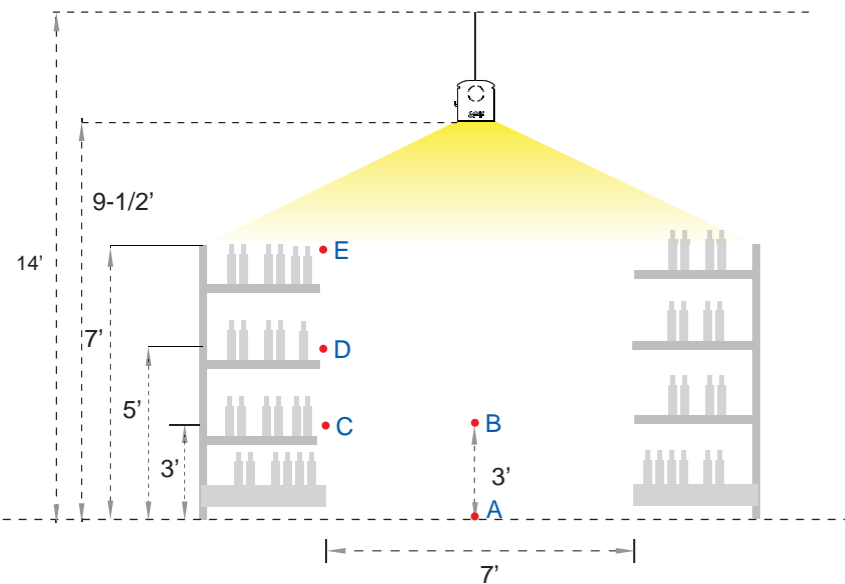

Aisle Lighting
PATH

Aisle Lighting
PATH

Aisle Lighting PATH

- Even light distribution
- Tool-less slide-in structure for easy installation
- Continuous run installation
- Comparable to fluorescent 2-lamp 32W T8
- Works with occupancy sensor SHA-B-277V
- Dimmable, 1-10V dimming to 10%-100%
- Max. linkable length: 160' per run @120VAC, 300' per run @277VAC
- Lifetime: 50,000hrs (ta=95°F, 35°C)
- Ta: -4°F-95°F (-20 C -35°C)
- Material: Aluminum alloy
- 12W/ft, 1320lm/ft

Dimensions: (inches/mm)

Wiring Diagram

Spacing Distribution of Illuminance(unit:fc)

Specialized Candlepower Distribution

A	B	C	D	E
55 HFC	78 HFC	39 VFC	46 VFC	53 VFC

Aisle Lighting PATH

How to order using our catalog numbers:

Example: PATH-4730K90WPM

Series	Length	Color Temp	Beam Angle	Finish	Installation
PATH	47 - 47.2" (1200mm) 95 - 94.5" (2400mm)	30K - 3000K 40K - 4000K	90-90°	W - White	PM - Pendant Mounting

Catalog No.	Model	Description			
		Rated Input	Ra	Wattage	Luminous Flux (TYP@4000K)
PATH-4730K90WPM	PATH-L150-277V	120-277VAC	85	48W	5520lm
PATH-4740K90WPM					
PATH-9530K90WPM	PATH-L300-277V	120-277VAC	85	96W	11040lm
PATH-9540K90WPM					

- 1pc LED fixture
- 2pcs Mounting clips
- 2pcs End caps

*Note: 160' per run @120VAC, 300' per run @277VAC.

Optional

Catalog No.	Description	Photo
PFC10-PT	Power feed cord 12/3 SJT 120" (10'), including 10 pcs tie wraps	
AC10-PT	Aircraft cable 10', without ceiling plate canopy	
PFA-PT	Power feed assembly, including cable coupler (threaded for 1/4-20 stud), cable holder with screw and washer, cable (10'), 1/4-20 hanger bolt, junction box cross bar and 5" ceiling plate canopy with opening in the ceiling plate for the power cord, without power cord.	
ACP-PT	Aircraft cable pack, including cable coupler (threaded for 1/4-20 stud), cable holder with screw and washer, cable (10'), 1/4-20 hanger bolt, junction box cross bar and 5" ceiling plate canopy.	
HC-PT	Hard connector	