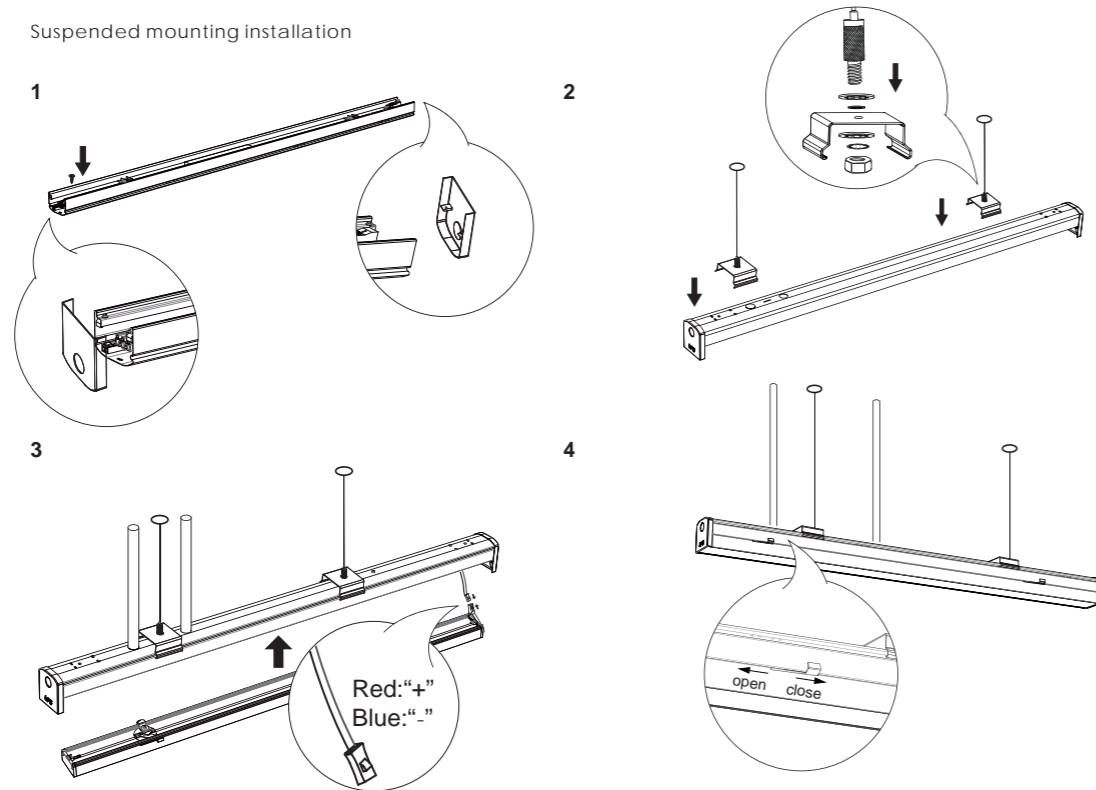

Aisle Lighting
PATH

Aisle Lighting
PATH

Aisle Lighting PATH

- Even light distribution
- Tool-less slide-in structure for easy installation
- Continuous run installation
- Comparable to fluorescent 2-lamp 32W T8
- Works with occupancy sensor SHA-B-277V
- Dimmable, 1-10V dimming to 10%-100%
- Max. linkable length: 160' per run @120VAC, 300' per run @277VAC
- Lifetime: 50,000hrs (ta=95°F, 35°C)
- Ta: -4°F-95°F (-20 C -35°C)
- Material: Aluminum alloy
- 12W/ft, 1320lm/ft

Example: PATH-4730K90WPM

Series	Length	Color Temp	Beam Angle	Finish	Installation
PATH	47 - 47.2" (1200mm) 95 - 94.5" (2400mm)	30K - 3000K 40K - 4000K	90-90°	W - White	PM - Pendant Mounting

Catalog No.	Model	Description			
		Rated Input	Ra	Wattage	Luminous Flux (TYP@4000K)
PATH-4730K90WPM	PATH-L150-277V	120-277VAC	85	48W	5520lm
PATH-4740K90WPM					
PATH-9530K90WPM	PATH-L300-277V	120-277VAC	85	96W	11040lm
PATH-9540K90WPM					

- 1pc LED fixture
- 2pcs Mounting clips
- 2pcs End caps

*Note: 160' per run @120VAC, 300' per run @277VAC.

Optional

Catalog No.	Description	Photo
PFC10-PT	Power feed cord 12/3 SJT 120" (10'), including 10 pcs tie wraps	
AC10-PT	Aircraft cable 10', without ceiling plate canopy	
PFA-PT	Power feed assembly, including cable coupler (threaded for 1/4-20 stud), cable holder with screw and washer, cable (10'), 1/4-20 hanger bolt, junction box cross bar and 5" ceiling plate canopy with opening in the ceiling plate for the power cord, without power cord.	
ACP-PT	Aircraft cable pack, including cable coupler (threaded for 1/4-20 stud), cable holder with screw and washer, cable (10'), 1/4-20 hanger bolt, junction box cross bar and 5" ceiling plate canopy.	
HC-PT	Hard connector	

Aisle Lighting PATH

Installation

Suspended mounting installation

Continuous run installation