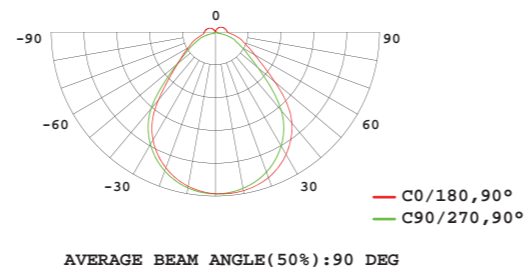

Aisle Lighting
PATH

Aisle Lighting
PATH

Aisle Lighting PATH

- Even light distribution
- Tool-less slide-in structure for easy installation
- Continuous run installation
- Comparable to fluorescent 2-lamp 32W T8
- Works with occupancy sensor SHA-B-277V
- Dimmable, 1-10V dimming to 10%-100%
- Max. linkable length: 160' per run @120VAC, 300' per run @277VAC
- Lifetime: 50,000hrs (ta=95°F, 35°C)
- Ta: -4°F-95°F (-20 C -35°C)
- Material: Aluminum alloy
- 12W/ft, 1320lm/ft

Dimensions: (inches/mm)

Wiring Diagram

Spacing Distribution of Illuminance(unit:fc)

Specialized Candlepower Distribution

A	B	C	D	E
55 HFC	78 HFC	39 VFC	46 VFC	53 VFC

Aisle Lighting PATH

How to order using our catalog numbers:

Example: PATH-4730K90WPM

Series	Length	Color Temp	Beam Angle	Finish	Installation
PATH	47 - 47.2" (1200mm) 95 - 94.5" (2400mm)	30K - 3000K 40K - 4000K	90-90°	W - White	PM - Pendant Mounting

Catalog No.	Model	Description			
		Rated Input	Ra	Wattage	Luminous Flux (TYP@4000K)
PATH-4730K90WPM	PATH-L150-277V	120-277VAC	85	48W	5520lm
PATH-4740K90WPM					
PATH-9530K90WPM	PATH-L300-277V	120-277VAC	85	96W	11040lm
PATH-9540K90WPM					