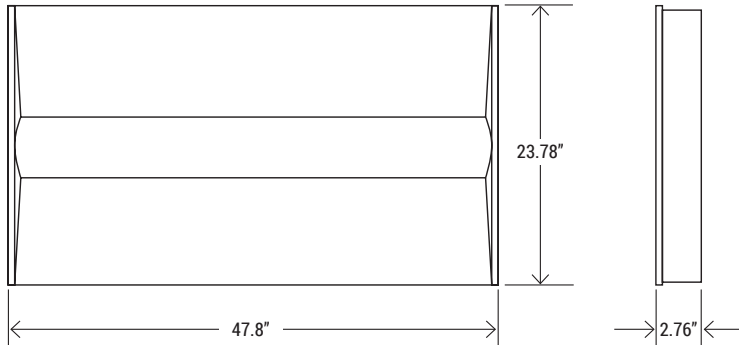

Catalog Number:	Project Name:	Note:	Date:	Type:

DIMENSION

Easily flip the switch for desired Wattage and CCT.