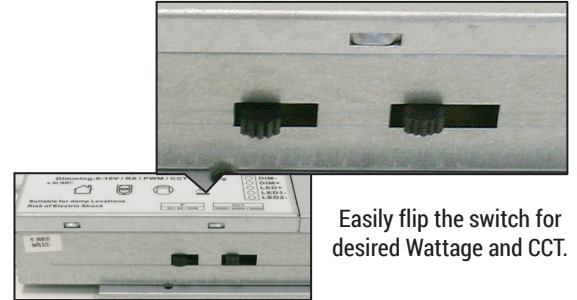

Catalog Number:	Project Name:	Note:	Date:	Type:

DIMENSION

Easily flip the switch for desired Wattage and CCT.