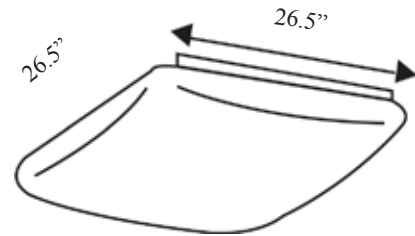

SIZE W x L x H in inches (mm)

- 2x2: 26.5W x 26.5L x 6.0Dp
- 2x4: 26.5W x 50.5L x 6.0Dp
- 248L: 11.75W x 50.5L x 6.0Dp
- 424L: 17.0W x 26.5L x 6.0Dp
- 448L: 17.0W x 50.5L x 6.0Dp

CONSTRUCTION

All metal parts die formed from heavy gauge cold roll steel housing spot welded to insure uniformity and dimensional stability.

*Consult for more options

Catalog Number:
Notes:

PUFF Series

Cloud Fixture

DIMENSIONS

All dimensions are inches. Specifications subject to change without notice.

*Consult for more options