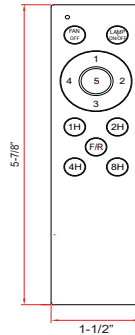

RC-9

120V-60Hz

Catalog #:		Type
Project:		Date
Prepared by:		

5-Speed DC Fan / On-Off Light Remote Control with Receiver

DESCRIPTION

The RC-9 DC Fan Remote Control provides noise-free fan operation at 5 speeds with on / off light control. For use with Arctic 1080W fan only.

DESIGN FEATURES

Features

- Hand-held remote controls for DC motor ceiling fan 1080W only
- 5-speed fan control; including timer function and forward/reverse control
- On-Off light control
- Canopy Wall Mount

Receiver

- To be installed in 1080W Fan canopy
- 1-3/8" L x 4-3/4" W x 2-1/8" D

Certifications

- UL Listed for Dry Location
- FCC Certified
- 1 Year Limited Warranty

ORDERING GUIDE

Example: RC-9

Model #
RC-9
RC-9