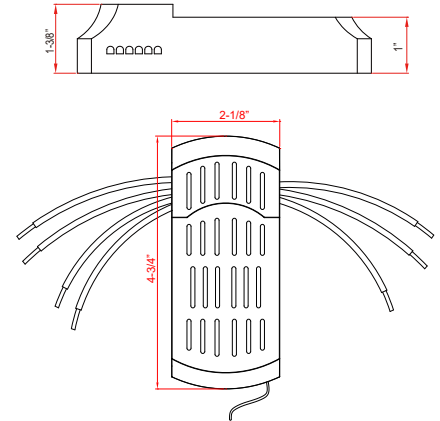

RC-9

120V-60Hz

Catalog #:		Type
Project:		Date
Prepared by:		

5-Speed DC Fan / On-Off Light Remote Control with Receiver

DESCRIPTION

The RC-9 DC Fan Remote Control provides noise-free fan operation at 5 speeds with on / off light control. For use with Arctic 1080W fan only.

DESIGN FEATURES

Features

- Hand-held remote controls for DC motor ceiling fan 1080W only
- 5-speed fan control; including timer function and forward/reverse control
- On-Off light control
- Canopy Wall Mount

Electrical

- 120V - 60 Hz
- 50W Max Load for Ceiling Fan
- 100W Max Load for Light
- For use with LED Sources

Transmitter

- Listed for Dry location applications only
- Requires 2 x AAA Alkaline batteries (not included)
- Maximum Distance to fan/light kit is 49 feet
- May pair up to a maximum of 10 fans/light kits
- One Transmitter + Receiver for each fan controlled
- See Operating Instructions for pairing Transmitter to Receiver
- White Finish
- 5-7/8" L x 1-1/2" W x 5/8" D

Receiver

- To be installed in 1080W Fan canopy
- 1-3/8" L x 4-3/4" W x 2-1/8" D

Certifications

- UL Listed for Dry Location
- FCC Certified
- 1 Year Limited Warranty

ORDERING GUIDE

Example: RC-9

Model #
RC-9
RC-9