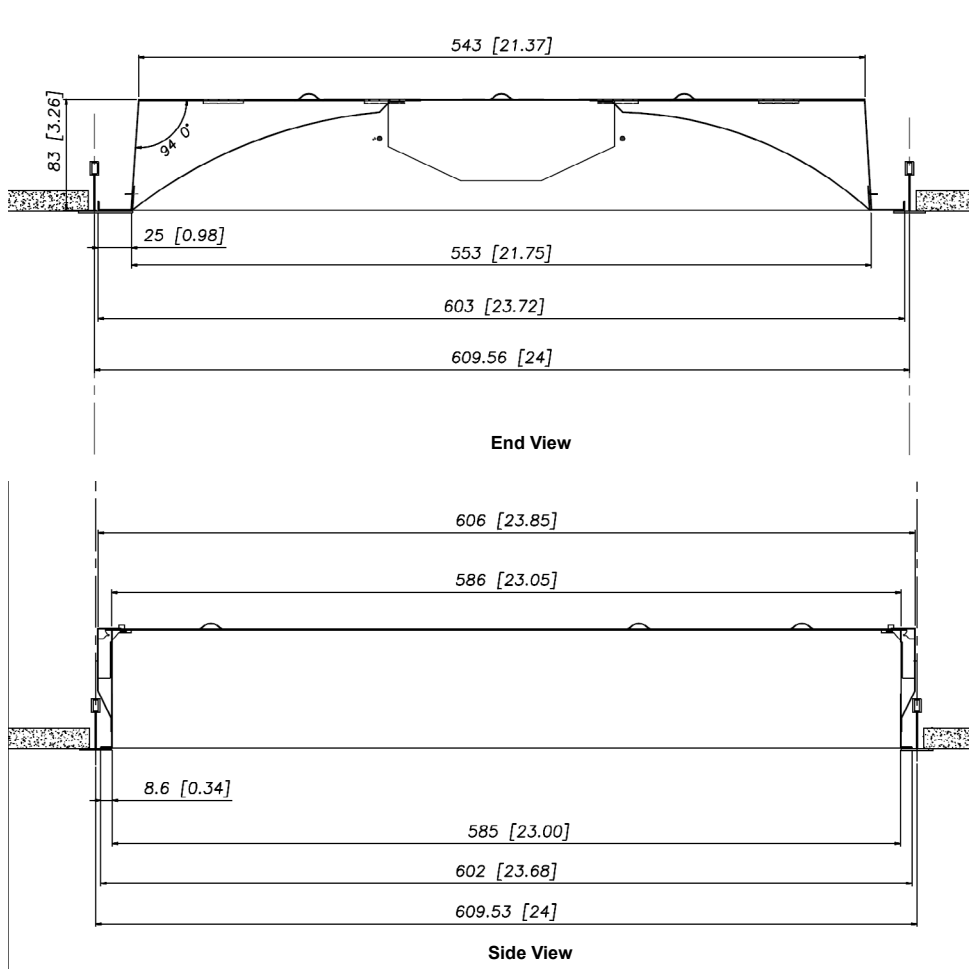

DIMENSIONS

- 1x4**
12"Wx47"Lx3.26"H
- 2x4**
12"Wx47"Lx3.26"H
- 2x2**
24"Wx24"Lx3.26H

2x4

End View

Side View

Dimensions and specifications subject to change without notice.

JOB NAME:

CAT#:

TYPE:

DIMENSIONS

- 1x4**
12"Wx47"Lx3.26"H
- 2x4**
12"Wx47"Lx3.26"H
- 2x2**
24"Wx24"Lx3.26H

2x2

Dimensions and specifications subject to change without notice.

JOB NAME:

CAT#:

TYPE: