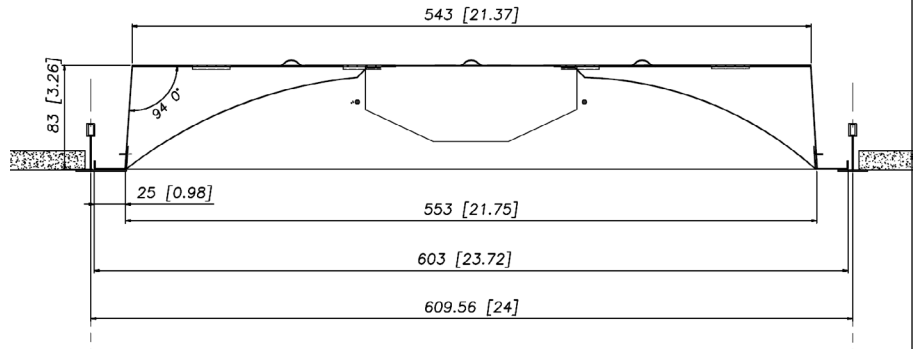

Housing is die-formed and embossed code 22 gauge steel. Luminaire body finish is high reflectance baked white enamel, with matte white reflectors. Wiring knockouts are provided on the back of housing. Center diffuser snaps into place; no tools are required for removal.

DIMENSIONS

- 1x4**
12"Wx47"Lx3.26"H
- 2x4**
12"Wx47"Lx3.26"H
- 2x2**
24"Wx24"Lx3.26H

2x4

End View

Side View

Dimensions and specifications subject to change without notice.

JOB NAME:

CAT#:

TYPE:

DIMENSIONS

- 1x4**
12"Wx47"Lx3.26"H
- 2x4**
12"Wx47"Lx3.26"H
- 2x2**
24"Wx24"Lx3.26H

2x2

Dimensions and specifications subject to change without notice.

JOB NAME:

CAT#:

TYPE: