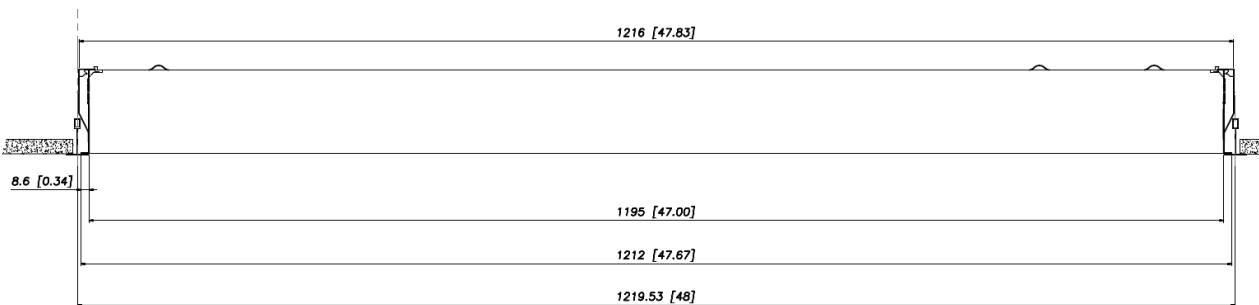

DIMENSIONS

- 1x4**
12"Wx47"Lx3.26"H
- 2x4**
12"Wx47"Lx3.26"H
- 2x2**
24"Wx24"Lx3.26H

2x4

End View

Side View

Dimensions and specifications subject to change without notice.

JOB NAME:

CAT#:

TYPE:

DIMENSIONS

- 1x4**
12"Wx47"Lx3.26"H
- 2x4**
12"Wx47"Lx3.26"H
- 2x2**
24"Wx24"Lx3.26H

2x2

Dimensions and specifications subject to change without notice.

JOB NAME:

CAT#:

TYPE: