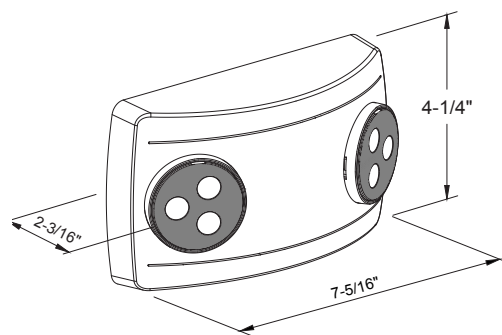

### DESCRIPTION

This compact low profile, high output, self-contained emergency unit works well in long hallway or large space applications where wider unit spacing is appropriate. The adjustable heads allow you to put the light where you want.