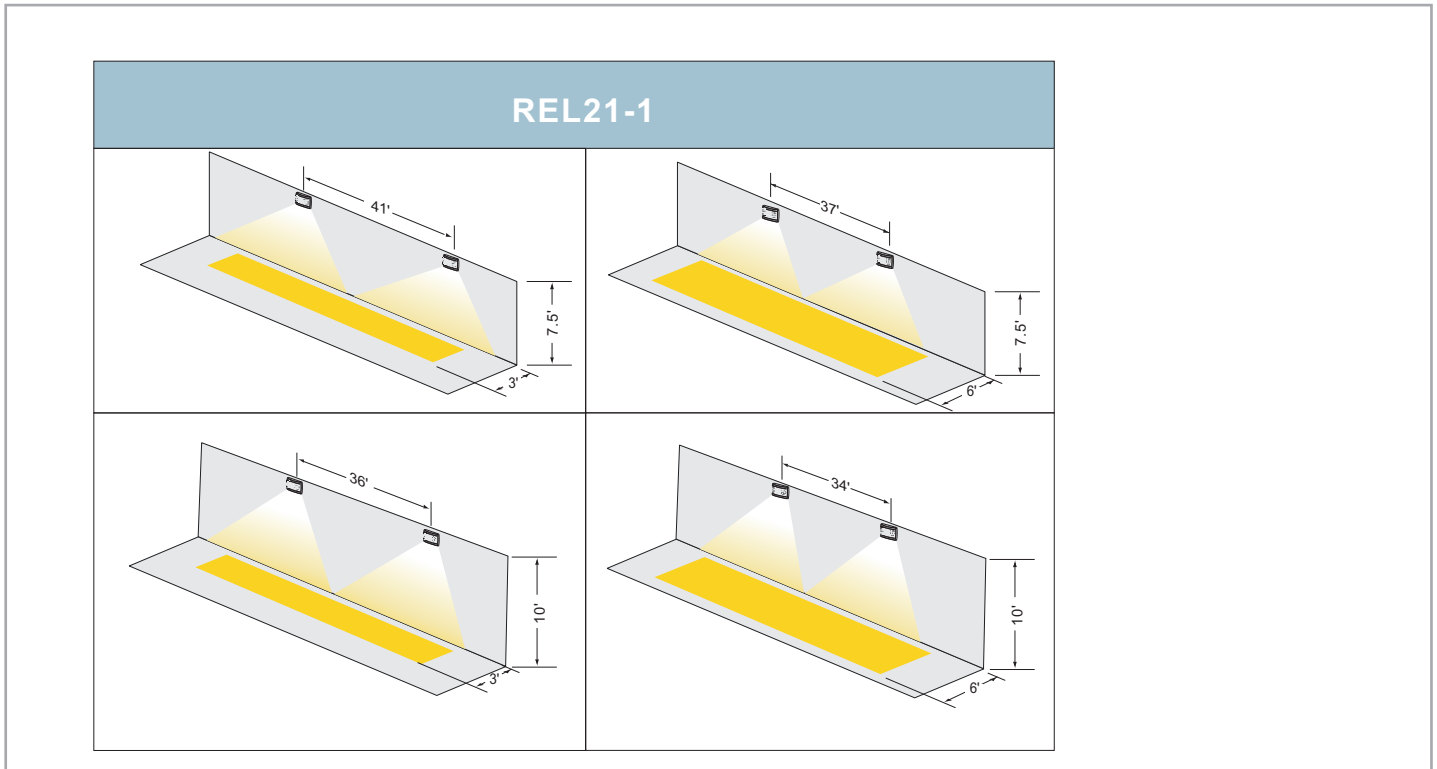

REL21-1

120/277V

Spacing Charts

REL21-1 - Compact High Output Emergency