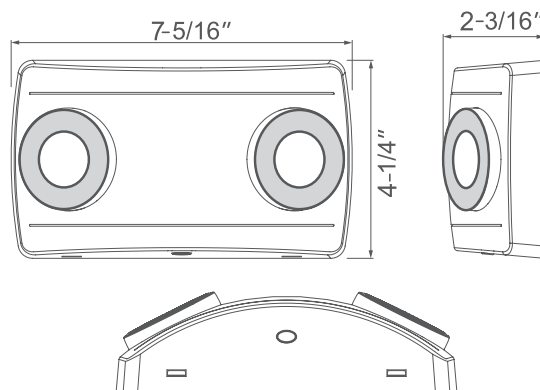

REL23-SD

120/277 AC

Catalog #:		Type
Project:		Date
Prepared by:		

Compact HO Self Diagnostic Emergency Unit

DESCRIPTION

This compact low profile, high output, self-contained emergency unit works well in long hallway or large space applications with 2 adjustable heads where wider unit spacing is appropriate. Self-diagnostic monitoring of battery, lamps, charger circuit board is standard. The cold weather and wet location options allow for a wider set of applications this unit can be used.

DESIGN FEATURES

Construction

- Injection molded thermoplastic ABS housing with 5VA flame retardant
- Adjustable clear lens heads

Electrical

- 120/277V AC dual voltage - 60 HZ
- Standard Operating Temperature: 10°C (50°F) to 40°C (104°F)
- 2 Adjustable 1.4W LED Heads | 247 lms total
- 3.6V, 800 mAh, rechargeable Ni-Cad battery
- 48 hour recharge after 90 minute discharge
- Self Diagnostic standard with LED indicator on bottom of unit
- 90 minutes of illumination in case of power failure