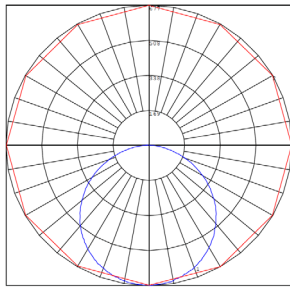

WG-12232022

Photometrics: RSL10-MCT5-WP

BUG Rating: B1-U2-G1

Other Views:

Side View

Front View

Junction box 1-1/4" thick included with fixtures

Back View