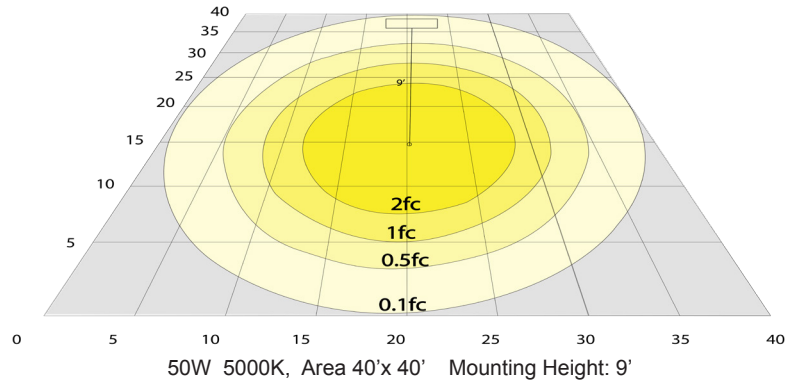

WG-12232022

Photometrics: RSL10-MCT5-WP

BUG Rating: B1-U2-G1

Other Views:

Side View

Front View

Junction box 1-1/4" thick included with fixtures

Back View