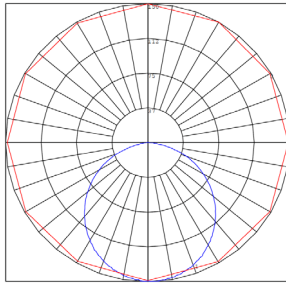

Photometrics: RSL3-MCT5-WP

BUG Rating: B2-U1-G0