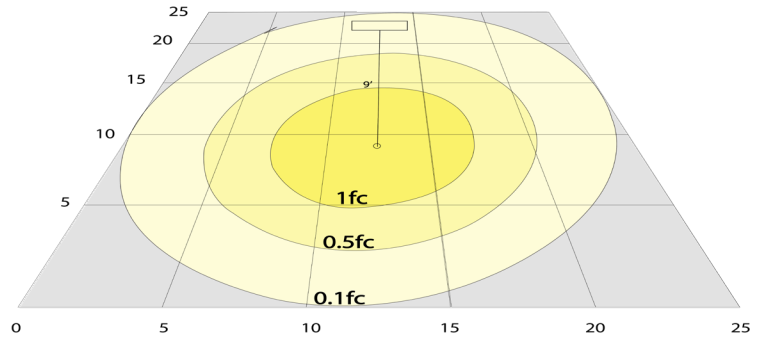

### Other Models:

• 9W | 630LM | RSL4-MCT5-WP • 15W | 1125LM | RDL6-MCT5-WP • 18W | 1350LM | RSL8-MCT5-WP • 20W | 1500LM | RSL10-MCT5-WP • 24W | 1800LM | RSL12-MCT5-WP

**Photometrics:** RSL3-MCT5-WP

BUG Rating: B2-U1-G0

6W 5000K, Area 25'x 25' Mounting Height: 9'

**Other Views:**

Side View

Front View

Junction box 1-1/4" thick included with fixtures

Back View

**Performance Table:** RSL3-MCT5-WP

MODEL NO.	Wattage	Voltage	Lumens	Color Temp.	BUG Rating	LPW
RSL3-MCT5-WP	6W	120V	400LM	2700K	B1-U1-G0	66
				3000K		
				3500K		
				4000K		
				5000K		