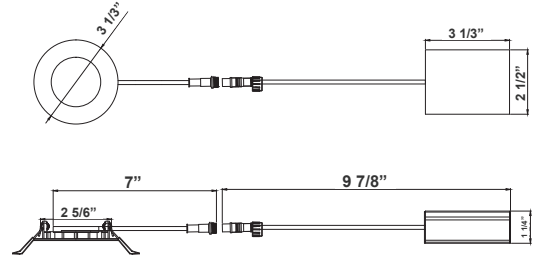

RSL SERIES

RSL3-MCT5-WP
WET LOCATION LED ULTRA SLIM RECESSED LIGHTS
MCT5 Multi Color Temperature (Selectable)

Customer Name: _____
Project Name: _____
Note: _____ | Type: _____

LED DOWNLIGHTS (SMOOTH TRIM) - 3" ROUND Ideal for New As Well As Old Residential And Commercial Constructions.

3 1/3" x 2 5/6"

Features

- 3" Smooth Recessed Trim
- Multi CCT (Selectable Switch On The Back of The Driver)
- Isolated Driver for Improved Thermal Management
- 5-Year Warranty
- Spun Aluminum With White Powder Coat Finish

Technical Specifications

Electrical:

- Voltage: 120V AC
- Output Voltage: 36VDC
- Power Factor: >0.90
- Wattage: 6W
- Efficacy: 66 LPW
- Total Harmonic Distortion: ≤15 %

Mechanical:

- 1/4" Thick
- Die-Cast Aluminum With White Powder Coat Finish
- Pot Light Housing is Not Required Even For Insulated Ceiling
- Junction box 1" Thick Included With Fixture
- Typel Crated: Approved For Direct Contact With Insulation
- Maximum Ambient Temperature: -40°F to 104°F
- Suitable For Wet Location

Lighting:

- Multi CCT (Selectable Switch On The Back Of The Driver)
- Dimming: Dimmable Down to 10% Using A Standard TRIAC LED Dimmer
- Lens: 0.125" White Translucent Acrylic
- Can Rotate After Installation to Align
- LED: Seoul DOB (Driver On Board) Technology
- Optics: White Translucent Acrylic
- Total Lumens: 400LM
- Color Temperatures: 2700K/ 3000K/ 3500K/ 4000K/ 5000K
- Color Rendering Index: CRI ≥ 80
- Beam Angle: 100°-110°
- Rated Life: 50,000 Hrs

Applications:

- LED recessed trims have been designed to be a flexible lighting solution for new construction applications, Ideal for closets, storage areas, attics, corridors, or general lighting solutions for residential and commercial applications

Other Models:

• 9W | 630LM | RSL4-MCT5-WP • 15W | 1125LM | RDL6-MCT5-WP • 18W | 1350LM | RSL8-MCT5-WP • 20W | 1500LM | RSL10-MCT5-WP • 24W | 1800LM | RSL12-MCT5-WP