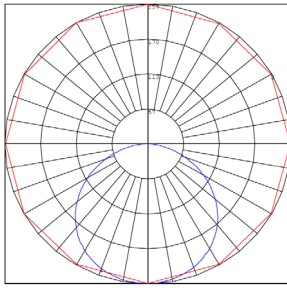

Photometrics: RSL4-MCT5-WP

BUG Rating: B2-U1-G0