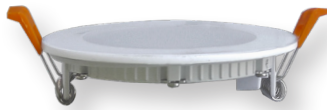

Applications:

- LED recessed trims have been designed to be a flexible lighting solution for new construction applications, Ideal for closets, storage areas, attics, corridors, or general lighting solutions for residential and commercial applications

9W 5000K, Area 30'x 30' Mounting Height: 9'

Other Views:

Side View

Front View

Junction box 1-1/4" thick included with fixtures

Back View

Performance Table: RSL4-MCT5-WP

MODEL NO.	Wattage	Voltage	Lumens	Color Temp.	BUG Rating	LPW
RSL4-MCT5-WP	9W	120V	630LM	2700K	B2-U1-G0	70
				3000K		
				3500K		
				4000K		
				5000K		

Sample Ordering

Model Color Temp.

RSL4 - MCT5 - WP

Accessories:

Blank = No Option For Accessories

RSL-EXT-10FT-MCT = 10 FT. EXTENSION CABLE FOR USE WITH ALL SLIM LIGHT

RSL4-RI-13 = 4" ROUND ROUGH-IN PLATE, 13" LONG