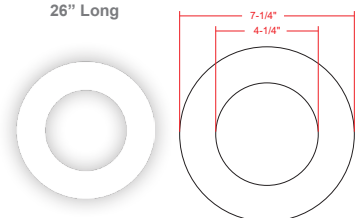

RSL4-GR
Goof Ring For 4in Lights With Butterfly
Wings

FACTORY-INSTALLED OPTION: