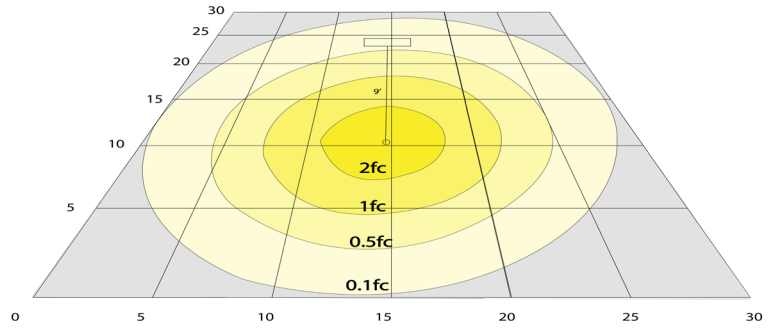

Other Models:

• 6W | 400LM | RSL3-MCT5-WP • 15W | 1125LM | RDL6-MCT5-WP • 18W | 1350LM | RSL8-MCT5-WP • 20W | 1500LM | RSL10-MCT5-WP • 24W | 1800LM | RSL12-MCT5-WP

Photometrics: RSL4-MCT5-WP

BUG Rating: B2-U1-G0

9W 5000K, Area 30'x 30' Mounting Height: 9'

Other Views:

Side View

Front View

Junction box 1-1/4" thick included with fixtures

Back View

Performance Table: RSL4-MCT5-WP

MODEL NO.	Wattage	Voltage	Lumens	Color Temp.	BUG Rating	LPW
RSL4-MCT5-WP	9W	120V	630LM	2700K	B2-U1-G0	70
				3000K		
				3500K		
				4000K		
				5000K		