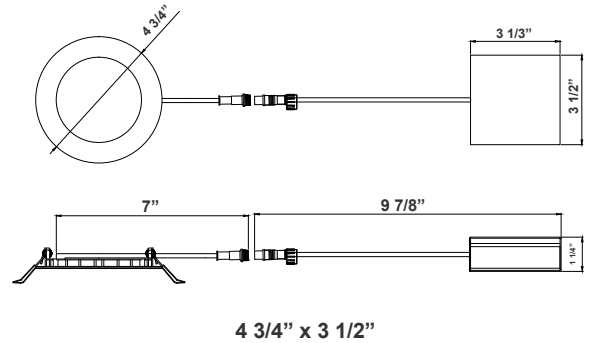

RSL SERIES

RSL4-MCT5-WP
WET LOCATION LED ULTRA SLIM RECESSED LIGHTS
MCT5 Multi Color Temperature (Selectable)

Customer Name: _____
Project Name: _____
Note: _____ | Type: _____

LED DOWNLIGHTS (SMOOTH TRIM) - 4" ROUND Ideal for New As Well As Old Residential And Commercial Constructions.

Features

- 4" Smooth Recessed Trim
- Multi CCT (Selectable Switch on the Back of the driver)
- Isolated Driver for Improved Thermal Management
- 5-Year Warranty
- Spun Aluminum with White Powder Coat Finish

Technical Specifications

Electrical:

- Voltage: 120V AC
- Output Voltage: 36VDC
- Power Factor: >0.90
- Wattage: 9W
- Efficacy: 70 LPW
- Total Harmonic Distortion: $\leq 15\%$

Mechanical:

- 1/4" Thick
- Up to 9 AWG18 Wires
- Die-cast Aluminum with white powder coat finish
- Pot Light Housing is Not Required Even for Insulated Ceiling
- Junction box 1" Thick Included with Fixture
- Typel Crated: Approved for direct contact with insulation
- Maximum Ambient Temperature: -40°F to 104°F
- Suitable For Wet Location

Lighting:

- Dimming: Dimmable Down to 10% Using a Standard TRIAC LED Dimmer
- Lens: 0.125" White Translucent Acrylic
- Can Rotate after Installation to Align
- LED: Seoul DOB (Driver On Board) Technology
- Optics: White Translucent Acrylic
- Total Lumens: 630LM
- Color Temperatures: 2700K/ 3000K/ 3500K/ 4000K/ 5000K
- Multi CCT (Selectable Switch on the Back of the driver)
- Color Rendering Index: CRI ≥ 80
- Beam Angle: 100°-110°
- Rated Life: 50,000 hrs

Applications:

- LED recessed trims have been designed to be a flexible lighting solution for new construction applications, Ideal for closets, storage areas, attics, corridors, or general lighting solutions for residential and commercial applications

Other Models:

• 6W | 400LM | RSL3-MCT5-WP • 15W | 1125LM | RDL6-MCT5-WP • 18W | 1350LM | RSL8-MCT5-WP • 20W | 1500LM | RSL10-MCT5-WP • 24W | 1800LM | RSL12-MCT5-WP