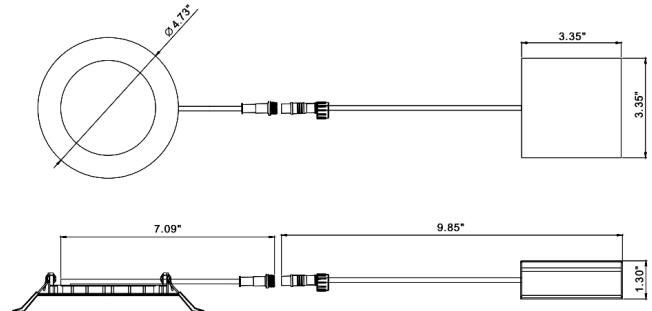

ELECTRICAL SPECIFICATIONS:

- Voltage: 120VAC
- Wattage: 9W
- Power factor: >0.90
- Efficacy: 70LM/W,72LM/W

HOUSING SPECIFICATIONS:

- 1/4" Thick
- Up to 9 AWG18 Wires
- Die-cast Aluminum with white powder coat finish
- Pot light housing is not required even for insulated ceiling
- Junction box 1" thick included with fixture
- Type IC rated: Approved for direct contact with insulation
- Operating temperature: -40°F ~ 104°F
- Lifespan: 50,000 Hrs.
- Air-tight and damp location approved

CERTIFICATIONS: ETL,ES

DIMENSIONS:

1/4"(Thick)

MODEL	WATTS	VOLTAGE	LUMENS	COLOR TEMP
RSL4-27K	9W	120VAC	630LM	2700K
RSL4-30	9W	120VAC	630LM	3000K
RSL4-30K-BN(Brushed nickel finish)	9W	120VAC	630LM	3000K
RSL4-30K-ORB(oil-Rubbed bronze finish)	9W	120VAC	630LM	3000K
RSL4-40K	9W	120VAC	650LM	4000K
RSL4-50K	9W	120VAC	650LM	5000K

OPTIONAL ACCESSORIES:

RSL-EXT-10FT

RSL4-RI-13/RSL4-RI

MODEL	DESCRIPTION
RSL-EXT-10FT	10 Ft. Extension Cable For use with all Slim Light
RSL4-RI-13	4" Round Rough-in Plate, 13" Long
RSL4-RI	4" Round Rough-in Plate, 26" Long