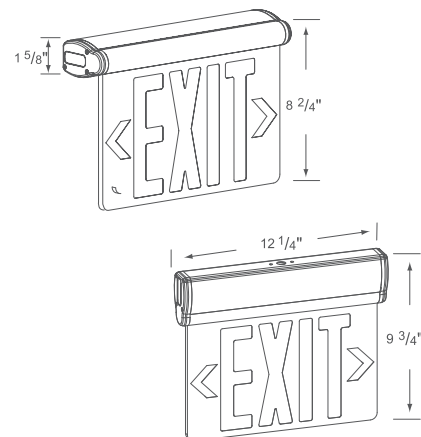

## Sloped or Flat Ceiling Exit Sign - Double Face

#### Dimensions (W x D X H)

- 12-1/4" x 1-5/8" x 8-2/4" or 9-3/4"