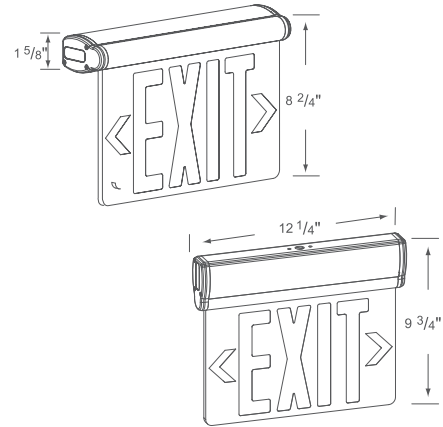

## Wall or Ceiling Mount Edge-lit Exit Sign - Double Face

LED Emergency Exit

#### Construction

- High impact-flame retardant thermoplastic faceplate
- Double mirrored finish face plate
- Compact, low profile edge-lit design
- Completely Self-contained