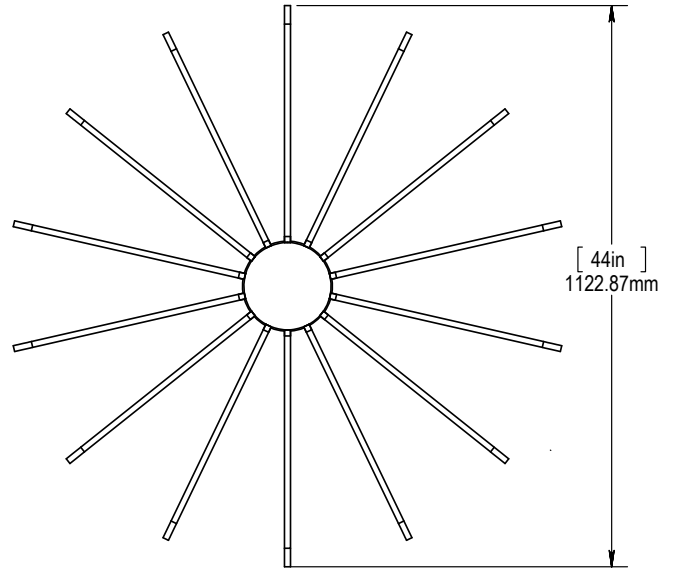

05-12
Dark Green

74-12
Heathered
Slate

72-12
Heathered
Lagoon

76-12
Heathered
Teal

21-12
Indigo Blue

PRODUCT DIMENSIONS - TRIANGULAR

PRODUCT DIMENSIONS - CIRCULAR

PRODUCT DIMENSIONS - RECTANGULAR