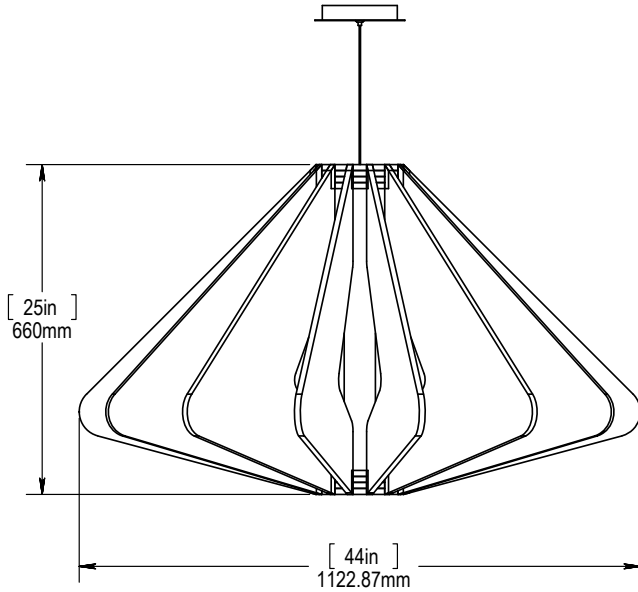

CONSTRUCTION

Acoustic material is 100% PET containing at least 55% recycled content. Class B fire rating and moisture resistant.

FIXTURE DIMENSIONS

Circular: 34" Dia. x 26"H

Triangular: 43"Dia. x 25"H

Rectangular: 34"Dia. x 26"H

05-12
Dark Green

74-12
Heathered
Slate

72-12
Heathered
Lagoon

76-12
Heathered
Teal

21-12
Indigo Blue

PRODUCT DIMENSIONS - TRIANGULAR

PRODUCT DIMENSIONS - CIRCULAR

PRODUCT DIMENSIONS - RECTANGULAR