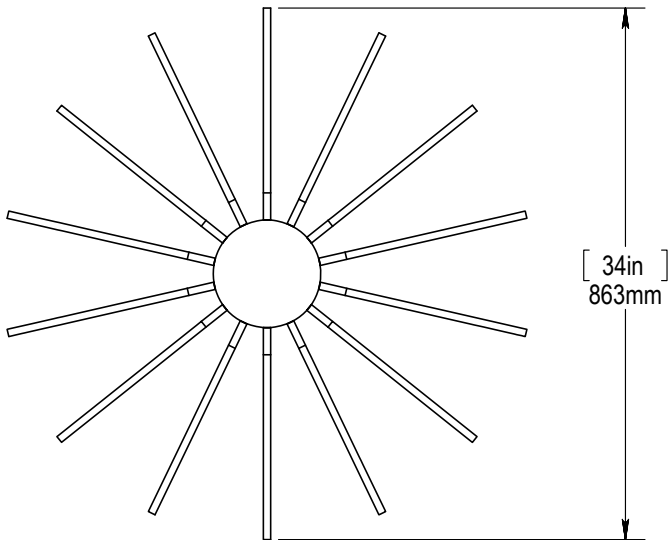

05-12
Dark Green

74-12
Heathered
Slate

72-12
Heathered
Lagoon

76-12
Heathered
Teal

21-12
Indigo Blue

PRODUCT DIMENSIONS - TRIANGULAR

PRODUCT DIMENSIONS - CIRCULAR

PRODUCT DIMENSIONS - RECTANGULAR