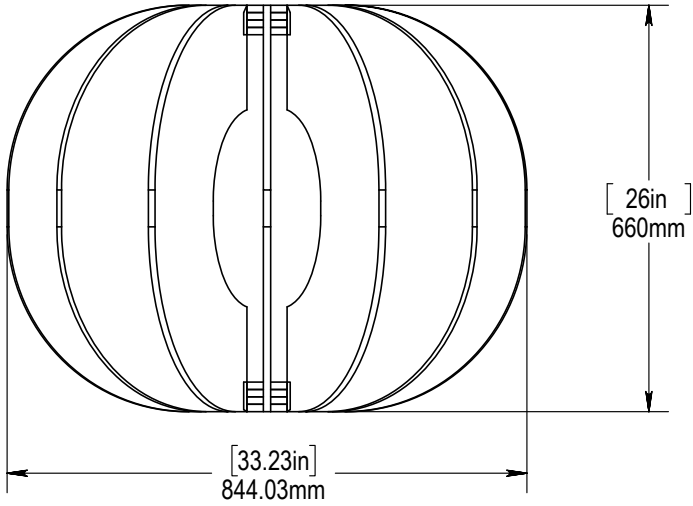

CONSTRUCTION

Acoustic material is 100% PET containing at least 55% recycled content. Class B fire rating and moisture resistant.

FIXTURE DIMENSIONS

Circular: 34" Dia. x 26"H

Triangular: 43"Dia. x 25"H

Rectangular: 34"Dia. x 26"H

05-12
Dark Green

74-12
Heathered
Slate

72-12
Heathered
Lagoon

76-12
Heathered
Teal

21-12
Indigo Blue

PRODUCT DIMENSIONS - TRIANGULAR

PRODUCT DIMENSIONS - CIRCULAR

PRODUCT DIMENSIONS - RECTANGULAR