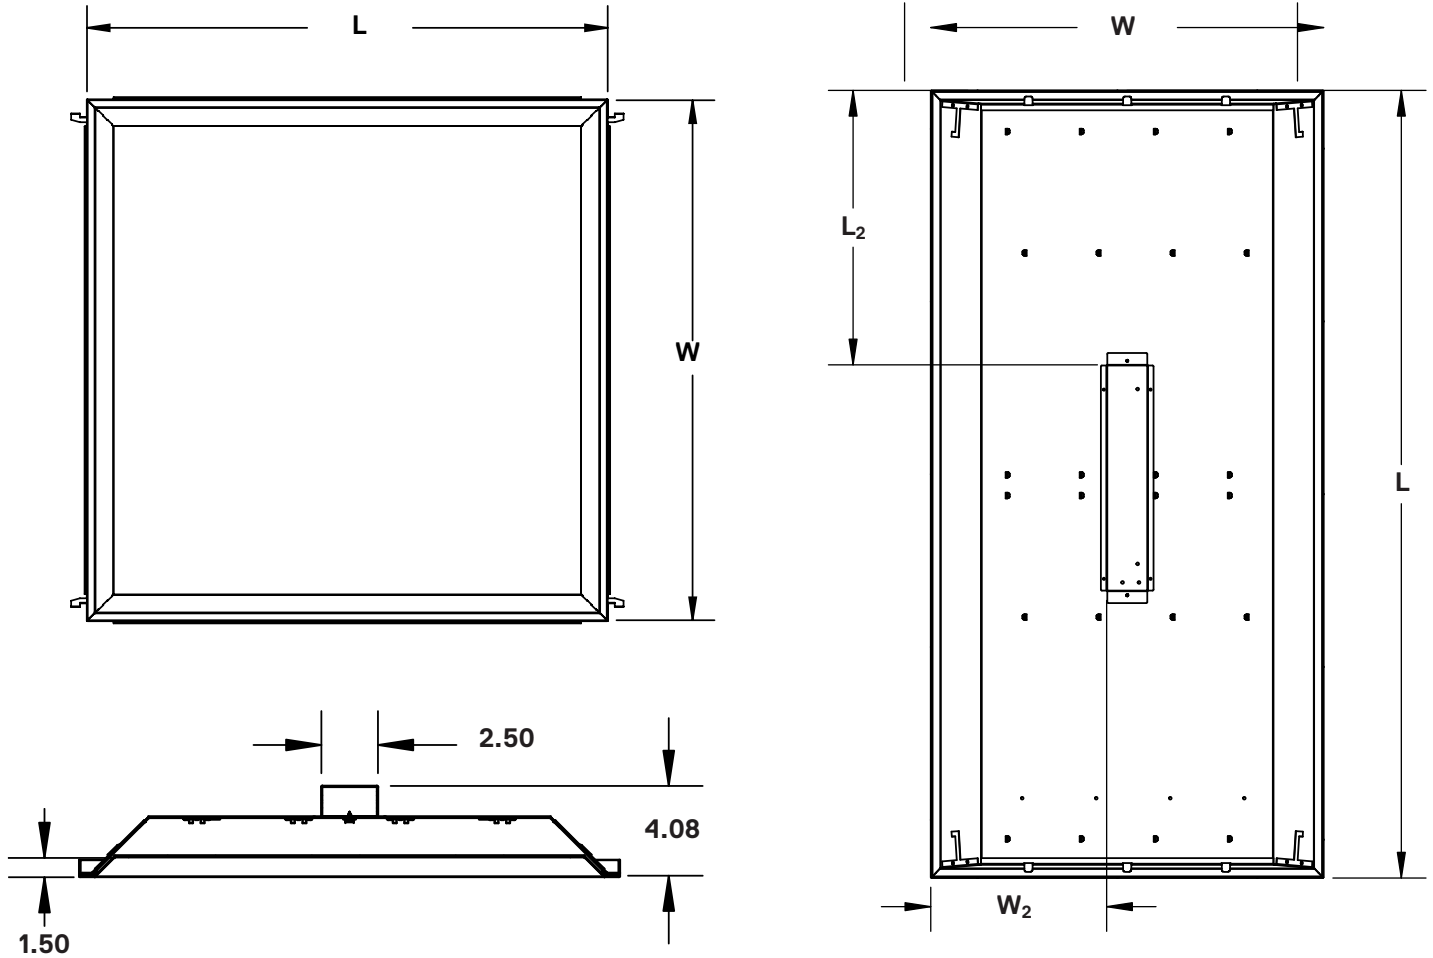

TYPICAL OPTIONS & ACCESSORIES

Emergency battery backup, whips and frame kits.

DIMENSIONS

- 1x4- 47.50”L x 11.78”W x 4.688”H
- 2x2- 23.75”L x 23.75”W x 4.688”H
- 2x4- 47.688”L x 23.95”W x 4.688”H

FEATURES & BENEFITS

We reserve the right to change design, materials, LED's and finish in any way that will not alter installed appearance or reduce function and performance.

DRAWINGS & IMAGES

Fixture Size	W	L	W ₂	L ₂
12X48	11.78"	47.5"	4.7"	16.7"
24X24	23.75"	23.75"	10.7"	4.7"
24X48	23.75"	47.5"	10.7"	16.7"