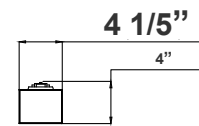

4 1/5"(D) x 94 2/5"(W) x 3 1/2"(H)

Features

- LED Superior Architectural Lights
- Opal Polycarbonate Lens-Direct (DOWN) Lighting
- Lens Type: Opal Polycarbonate Lens

Technical Specifications

Electrical:

- Voltage: 120-277VAC 50/60Hz
- Wattage: 80W/120W/160W
- Power Factor: >0.95
- LPW: 105
- Total Harmonic Distortion: ≤ 19 %

Mechanical:

- Power Cord is Not Included. Select From The Following Range:
  - SCX4-IP66-ACPT-6FT = SCX4-IP66 6Ft AC Pigtail With Female Wet Loc. Connector
  - SCX4-IP66-ACPT-10FT = SCX4-IP66 10Ft AC Pigtail With Female Wet Loc. Connector
  - SCX4-IP66-JUMP-6IN = SCX4-IP66 6In Ac Jump Cable With Male And Female Wet Loc. Connector
  - SCX4-IP66-JUMP-12IN = SCX4-IP66 12In Ac Jump Cable With Male And Female Wet Loc. Connector
- Wall Mounting Kit Included
- Suspended With Optional Stainless Steel Down Rod Kits or Heavy-Duty Aircraft Cables
- Waterproof Male & Female Connectors Pre-Installed On The Top Near The Two Ends
- Low Profile Modern Design
- Aluminum Housing With Sandy White Finish
- Mounting Options: Suspended, Wall
- IP Rating: IP66 Wet Location Only
- Operating Temperature: -22°F to +104°F
- 5-Year Warranty

Lighting:

- MCT: Multi Color Temperature and Power (Selectable Switch Fixture)
- Dimmable: 0~10V Dimming
- Total Lumens: 16800LM Max.
- Color Temperatures: 3500K/4000K/5000K
- Color Rendering Index: CRI ≥ 80
- 50,000 Hours Rated Life
- Beam Angle: 105°(H) x 103.7°(V)

Applications:

- Ideal for offices, hotels, corridors, saloons, libraries, meeting rooms, conference halls, and the best solution for modern lighting solutions

Phone: (877) 805-2252 | Fax: (877) 805-2252
www.westgateimg.com |

WG-01172023