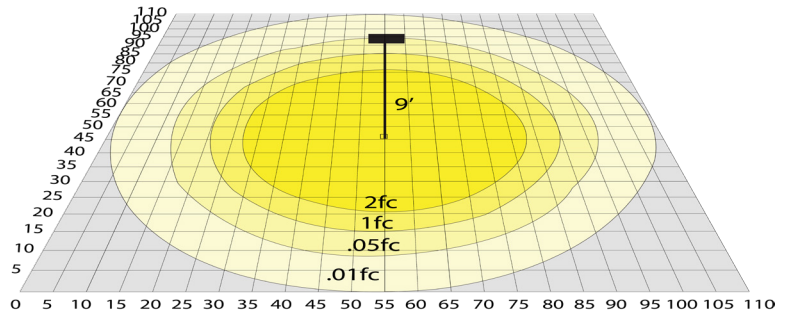

WG-01172023

Photometrics: SCX4-IP66-SUS-8FT-80-160W-MCTP

BUD Rating: B2-U3-G1

80W, 4000K Area 55'x 110' Mounting Height: 9'

Other Views:

Side View

Front View

Back View