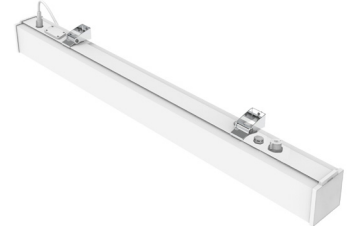

Back View

Performance Table: SCX4-IP66-SUS-8FT-80-160W-MCTP

MODEL NO.	Wattage	Voltage	Lumens	Color Temp.	BUG Rating	LPW
SCX4-IP66-SUS-8FT-80-160W-MCTP	80W 120W 160W	120~277V	8400LM 12600LM 16800LM	3500K 4000K 5000K	B2-U3-G1	105