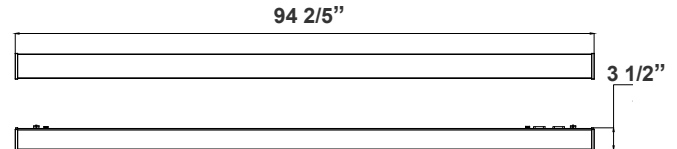

SCX4 SERIES Commercial Lighting

SCX4-IP66-SUS-8FT-80-160W-MCTP

POWER & CCT- ADJUSTABLE LINEAR LIGHT, Suspended

MCTP Multi Color Temperature & Multi Power/Wattage (Selectable)

WESTGATE
THE FUTURE IS HERE...AND IT'S QUITE BRIGHT!

Customer Name: _____

Project Name: _____

Note: _____

Type: _____

The SCX series offers the best and the most comprehensive selection for linear lighting. The unique and modern look providing a impressive illumination for the occupants. Ideal for, retail locations, offices, lobbies, conference rooms, reception areas, hallways, educational facilities, hotels, and restaurants. FEATURES: Superior Architectural Look Energy-efficient: Low Wattage Consumption & High Lumen Output Easier Wire Management, Multi Color Temperature (Selectable Switch on the Fixture)

4 1/5"(D) x 94 2/5"(W) x 3 1/2"(H)

Features

- LED Superior Architectural Lights
- Opal Polycarbonate Lens-Direct (DOWN) Lighting
- Lens Type: Opal Polycarbonate Lens

Technical Specifications

Electrical:

- Voltage: 120-277VAC 50/60Hz
- Wattage: 80W/120W/160W
- Power Factor: >0.95
- LPW: 105
- Total Harmonic Distortion: ≤ 19 %

Mechanical:

- Power Cord is Not Included. Select From The Following Range:
  - SCX4-IP66-ACPT-6FT = SCX4-IP66 6Ft AC Pigtail With Female Wet Loc. Connector
  - SCX4-IP66-ACPT-10FT = SCX4-IP66 10Ft AC Pigtail With Female Wet Loc. Connector
  - SCX4-IP66-JUMP-6IN = SCX4-IP66 6In Ac Jump Cable With Male And Female Wet Loc. Connector
  - SCX4-IP66-JUMP-12IN = SCX4-IP66 12In Ac Jump Cable With Male And Female Wet Loc. Connector
- Wall Mounting Kit Included
- Suspended With Optional Stainless Steel Down Rod Kits or Heavy-Duty Aircraft Cables
- Waterproof Male & Female Connectors Pre-Installed On The Top Near The Two Ends
- Low Profile Modern Design
- Aluminum Housing With Sandy White Finish
- Mounting Options: Suspended, Wall
- IP Rating: IP66 Wet Location Only
- Operating Temperature: -22°F to +104°F
- 5-Year Warranty

Lighting:

- MCT: Multi Color Temperature and Power (Selectable Switch Fixture)
- Dimmable: 0~10V Dimming
- Total Lumens: 16800LM Max.
- Color Temperatures: 3500K/4000K/5000K
- Color Rendering Index: CRI ≥ 80
- 50,000 Hours Rated Life
- Beam Angle: 105°(H) x 103.7°(V)

Applications:

- Ideal for offices, hotels, corridors, saloons, libraries, meeting rooms, conference halls, and the best solution for modern lighting solutions

Phone: (877) 805-2252 | Fax: (877) 805-2252
www.westgateimg.com |

WG-01172023