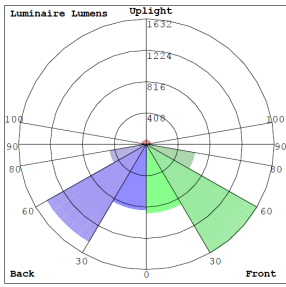

4 1/5"(D) x 94 2/5"(W) x 3 1/2"(H)

Features

- LED Superior Architectural Lights
- Opal Polycarbonate Lens-Direct (DOWN) Lighting
- Lens Type: Opal Polycarbonate Lens

Technical Specifications

Electrical:

- Voltage: 120-277VAC 50/60Hz
- Wattage: 80W/120W/160W
- Power Factor: >0.95
- LPW: 105
- Total Harmonic Distortion: ≤ 19 %

Lighting:

- MCT: Multi Color Temperature and Power (Selectable Switch Fixture)
- Dimmable: 0~10V Dimming
- Total Lumens: 16800LM Max.
- Color Temperatures: 3500K/4000K/5000K
- Color Rendering Index: CRI ≥ 80
- 50,000 Hours Rated Life
- Beam Angle: 105°(H) x 103.7°(V)

WG-01172023

Photometrics: SCX4-IP66-SUS-8FT-80-160W-MCTP

BUD Rating: B2-U3-G1

80W, 4000K Area 55'x 110' Mounting Height: 9'

Other Views:

Side View

Front View

Back View