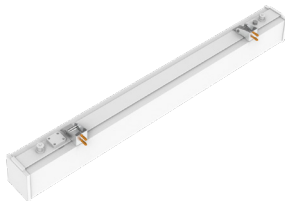

Photometrics: SCX4-IP66-SUS-8FT-80-160W-MCTP

Other Views:

Wall Mounted

Side View

Performance Table: SCX4-IP66-SUS-8FT-80-160W-MCTP

MODEL NO.	Wattage	Voltage	Lumens	Color Temp.	BUG Rating	LPW
SCX4-IP66-SUS-8FT-80-160W-MCTP	80W 120W 160W	120~277V	8400LM 12600LM 16800LM	3500K 4000K 5000K	B2-U3-G1	105