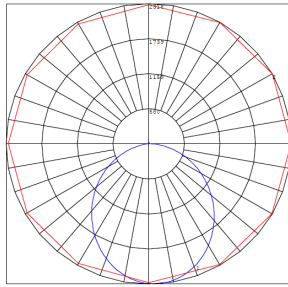

WG-01172023

Photometrics: SCX4-IP66-SUS-8FT-80-160W-MCTP

BUD Rating: B2-U3-G1

80W, 4000K Area 55'x 110' Mounting Height: 9'

Other Views:

Side View

Front View

Back View