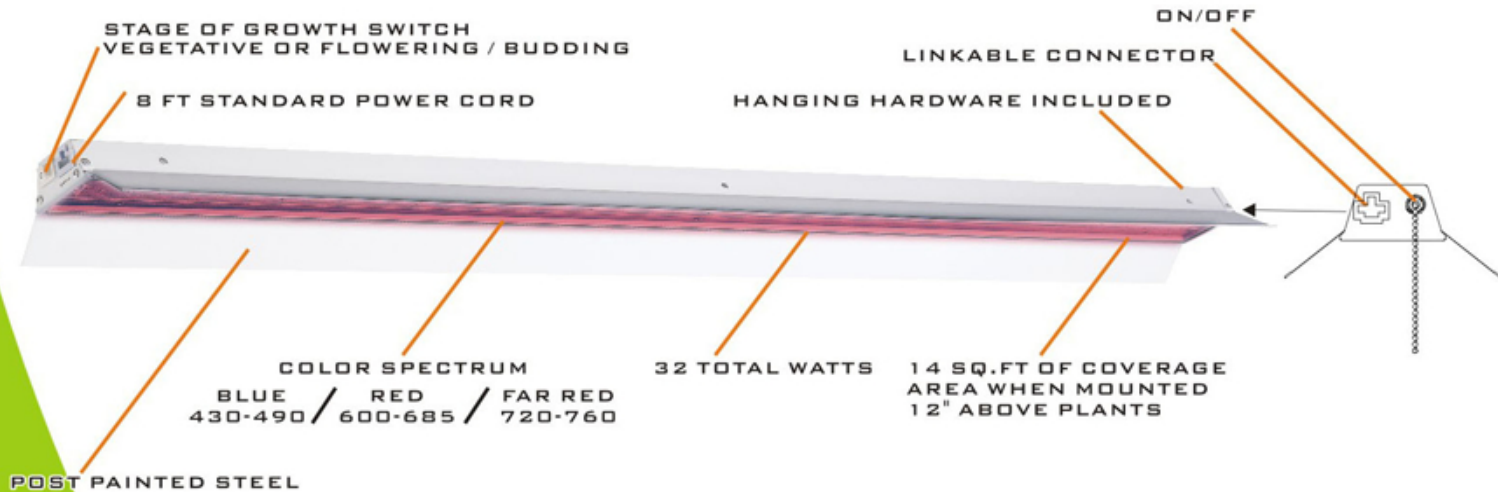

DEEP RED

DUAL SETTING LED GROW LIGHT

LED
TECHNOLOGY

FOR: VEGETATIVE & FLOWERING STAGES

Features:

- For All Plants
- 2 Stage for Entire Growth Cycle
- Flip Switch From Stage 1 to Stage2

Specifications:

Model#	Description	LED Wattage	Lamp Life	Case Pack	Dimensions (LxWxD)	UPC
SH4832-GRO	Two - Stage LED Grow Light	32W	30,000 Hours	1 pcs	47.6"x5.4"x2.4"	80680215488-6