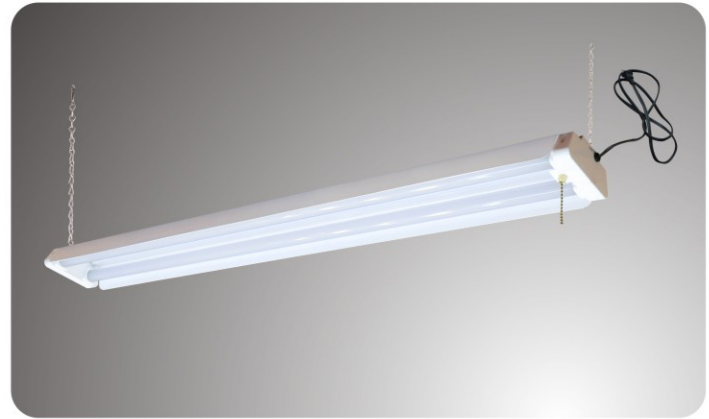

LED
TECHNOLOGY

50,000 Hours Life, 42Watt, 120V 60Hz

Applications:

Garages, Work Areas, Work Benches

Features:

- Instant On To Full Brightness
- Lasts Up To 45 Years (50,000Hrs)
- No Lamps To Purchase Or Replace
- No Humming
- Mercury Free Lamp Compared To Fluorescent
- Hanging Hardware Included
- Includes On/Off Pull Chain Switch
- 5 Foot Power Cord
- Can be surface mounted on ceiling or wall
- No-Glare smooth diffused light no visible chips.

LED: LM-80 Certified High Performance Bridgelux LED Chips
DRIVER: Constant-current LED power supply.

Height	E Avg/E Max	Beam Angle 113.09° Deg	Diameter
1m	365.1, 11951x		302.68cm
2m	91.28, 298.71x		605.36cm
3m	40.57, 132.71x		908.04cm
4m	22.82, 74.671x		1210.72cm
5m	14.60, 47.791x		1513.39cm
6m	10.14, 33.191x		1816.07cm
7m	7.451, 24.381x		2118.75cm
8m	5.705, 18.671x		2421.43cm
9m	4.508, 14.751x		2724.11cm
10m	3.651, 11.951x		3026.79cm

Note: The curves indicate the illuminated area and the average illumination when the luminaire is at different distance.

WARRANTY

2-YEAR *

Model:#	Description	wattage	lumens
SH4842P-LED	4 Ft Shop Light Fixture, Cool White	42	4000