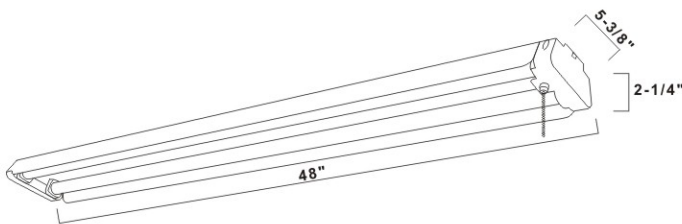

LED: LM-80 Certified High Performance Bridgelux LED Chips
DRIVER: Constant-current LED power supply.

Height	E Avg/E Max	Beam Angle 113.09° Deg	Diameter
1m	365.1, 11951x		302.68cm
2m	91.28, 298.71x		605.36cm
3m	40.57, 132.71x		908.04cm
4m	22.82, 74.671x		1210.72cm
5m	14.60, 47.791x		1513.39cm
6m	10.14, 33.191x		1816.07cm
7m	7.451, 24.381x		2118.75cm
8m	5.705, 18.671x		2421.43cm
9m	4.508, 14.751x		2724.11cm
10m	3.651, 11.951x		3026.79cm