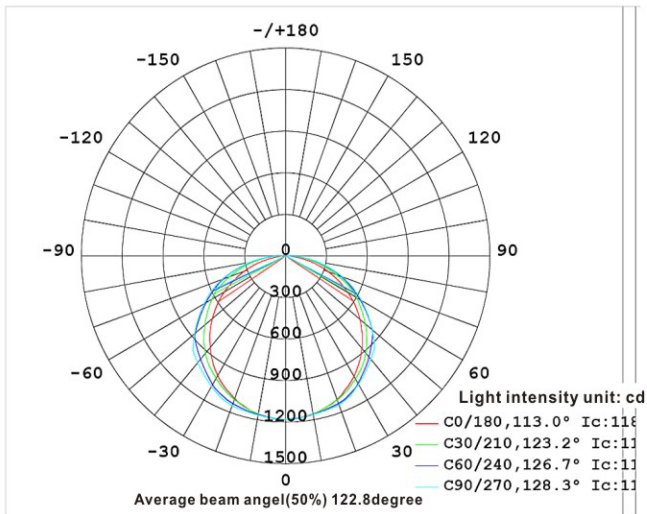

Specification:

Input Line Voltage:	120VAC
Input Power	42W
Input Line Frequency	50/60Hz
Lamp Life (Rated)	50,000hrs
Minimum Starting Temp	-21°C/-6°F
Maximum Operating Temp	54°C/130°F
CCT	4000K
CRI	≥80
CBCP	1100
Beam Angle	120°
Lumens	4000

LED: LM-80 Certified High Performance Bridgelux LED Chips
DRIVER: Constant-current LED power supply.

Height	E Avg/E Max	Beam Angle 113.09° Deg	Diameter
1m	365.1, 11951x		302.68cm
2m	91.28, 298.71x		605.36cm
3m	40.57, 132.71x		908.04cm
4m	22.82, 74.671x		1210.72cm
5m	14.60, 47.791x		1513.39cm
6m	10.14, 33.191x		1816.07cm
7m	7.451, 24.381x		2118.75cm
8m	5.705, 18.671x		2421.43cm
9m	4.508, 14.751x		2724.11cm
10m	3.651, 11.951x		3026.79cm

Note: The curves indicate the illuminated area and the average illumination when the luminaire is at different distance.

WARRANTY

2-YEAR *

Model:#	Description	wattage	lumens
SH4842P-LED	4 Ft Shop Light Fixture, Cool White	42	4000