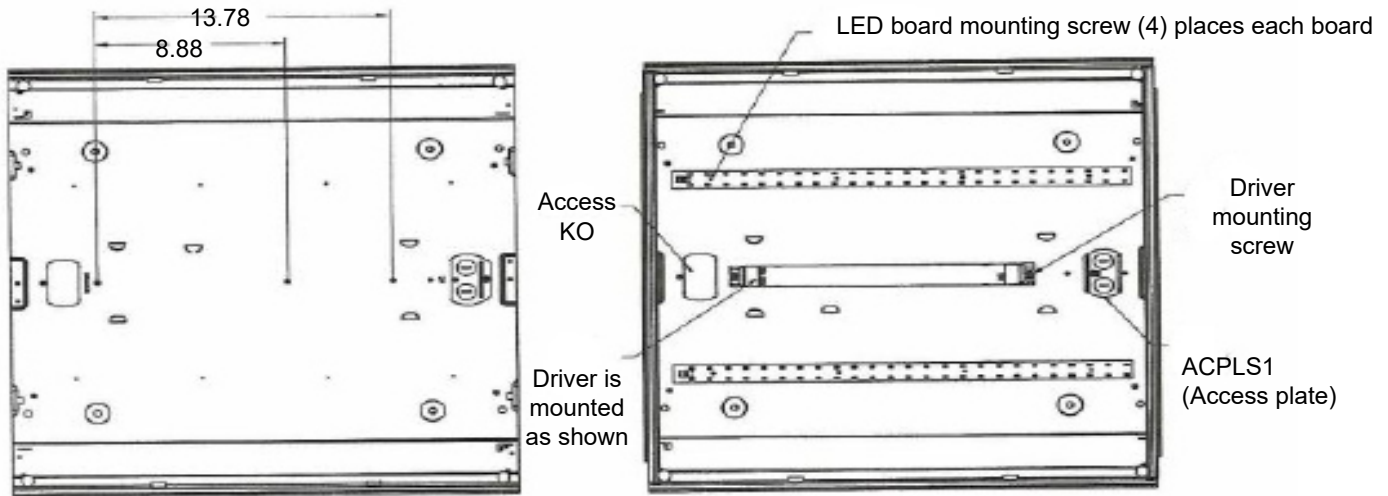

Low profile troffer body housing with white enamel finish. High reflectance optical engine. Linear ribbed acrylic lens with Lumieo®. Recessed troffer fixture body assembly in 2'x2' and 2'x4' size.

FEATURES & BENEFITS

DIMENSIONS

Dimensions and specifications subject to change without notice.

JOB NAME:

CAT#:

TYPE:

DIMENSIONS

Cross Section

Dimensions and specifications subject to change without notice.