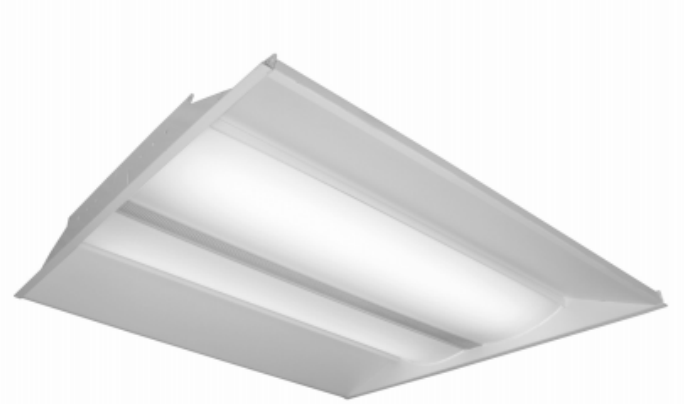

JOB NAME:

CAT#:

TYPE:

APPLICATIONS

The SKY Series offers the look and feel of a fluorescent luminaire - subtle soft direct elements, interest and depth across the ceiling plane - with a contemporary look that blends with today's commercial spaces. Suitable for offices, hospitals, schools, etc. Suitable for use in standard 15/16" inverted T-bar grid ceilings.

Low profile troffer body housing with white enamel finish. High reflectance optical engine. Linear ribbed acrylic lens with Lumieo®. Recessed troffer fixture body assembly in 2'x2' and 2'x4' size.

FEATURES & BENEFITS

- High performance optical engine delivers main beam focus through the integrated acrylic lens
- Linear ribbed acrylic lens with Lumieo® overlay manages the balance of efficiency and aesthetics
- Linear arrayed LED modules provide diffused and effective illumination
- IC Rated
- cETL_{US} listed for damp locations up to 67 watts