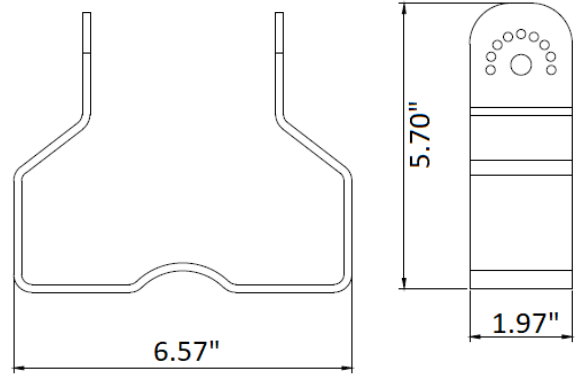

JOB NAME: _____

DATE: _____

TYPE: _____

DIMENSIONS:

6.57"(L) x 5.70"(W) x 1.97"(H)

SOLF-WM-36W/54W

ADJUSTABLE SLIP FITTER FOR SOLF

SPECIFICATIONS:

- Die-cast aluminum with powder coat finish
- Finish: Light Grey
- Mount: Wall Mount

CERTIFICATIONS:

MODEL	Housing	Finish	MOUNT
SOLF-WM-36W/54W	Die-cast aluminum	Light Grey	Wall mount

OTHER MOUNTING OPTIONS:

MODEL	DESCRIPTION
SOLF-SFA	Adjustable slip fitter for poles up to 2-3/4" O.D. (Not Included)
SOLF-PMR-17W	Round Pole Mount for SOLF-17W (Not Included)
SOLF-PMS-17W	Square Pole Mount for SOLF-17W (Not Included)
SOLF-PMR-36W/54W	Round Pole Mount for SOLF-36W/54W (Not Included)
SOLF-PMS-36W/54W	Square Pole Mount for SOLF-36W/54W (Not Included)
SOLF-WM-36W/54W	Wall Mount for SOLF-36W/54W (Not Included)