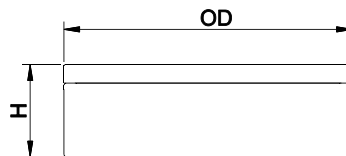

LED Type

Model	Input Voltage	Input Wattage	LED CT/CRI	Lumen (Typ)	Dimension (OD X H)	Energy Star
2-0245D-B-xxxxK	120V	17W	3000K / >80	1600	11.0" x 3.7"	Yes
2-0246D-B-xxxxK	120V ~ 277V	24W	3000K / >80	2560	14.0" x 3.9"	Yes
2-0247D-B-xxxxK	120V ~ 277V	35W	3000K / >80	3280	18.9" x 3.9"	---