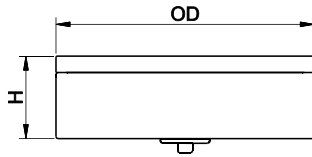

LED Type

Model	Input Voltage	Input Wattage	LED CT/CRI	Lumen (Typ)	Dimension (OD X H)	Energy Star
2-0245D-C-xxxxK	120V	17W	3000K / >80	1600	11.0" x 4.5"	Yes
2-0246D-C-xxxxK	120V ~ 277V	24W	3000K / >80	2560	14.0" x 4.7"	Yes
2-0247D-C-xxxxK	120V ~ 277V	35W	3000K / >80	3280	18.9" x 4.7"	---