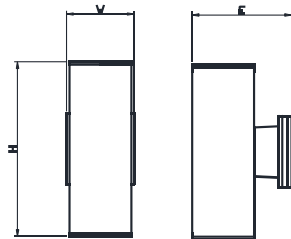

Warranty

5 Years Limited Warranty on Driver and LED

LED Type

Model	Input Voltage	Input Wattage	LED CT/CRI	Lumen (TYP)	Finish	Dimension (L x W X E)	Energy Star
3-4046D-30-xxxxK	120V ~ 277V	18W	3000K / >80	1500	Oil Rubbed Bronze	12.0" x 4.5" x 7.0"	Yes

JA8 Type

Model	Input Voltage	Input Wattage	LED CT/CRI	Lumen (TYP)	Finish	Dimension (L x W X E)	Energy Star	CEC Listed
3-4046D-30 (JA8)	120V	17W	3000K / >90	1500	Oil Rubbed Bronze	12.0" x 4.5" x 7.0"	Yes	Yes