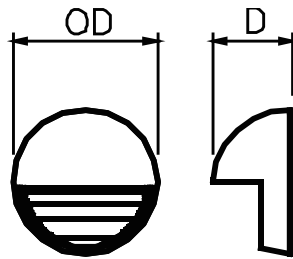

LED Type

Model	Input Voltage	Input Wattage	LED CT	Lumen (TYP)	Finish	Shade	Dimension (OD X D)
3-4079D-05-xxxxK	120V -277V	9W	3000K or 4000K	390	Black	Glass	6.3" x 3.4"