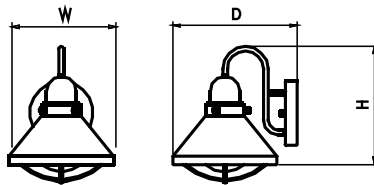

3-7005D

Wall Mount, Outdoor

Features

Housing

Die-formed Cold-rolled Steel with Powder Coated Finish
Finish Options: -05 Black, -08 Gray, -30 Oil Rubbed Bronze
Good for Wet Location Applications

Electrical

120V

Lamp

E26 LED Bulb, Color Temperature 2700K

Certification

ETL/cETL Listed, Suitable for Wet Locations

LED Type

| Model - Order Code | Input Voltage | Input Wattage | LED Lamp | Lumen (TYP) | Finish | Shade | Dimension (W x H x D) |
|--------------------|---------------|---------------|------------|-------------|--------|-------|-----------------------|
| 3-7005D-05-E26 | 120V | 8W | 2700K, A19 | 800 | Black | Glass | 10.7" x 8.0" x 10.0" |